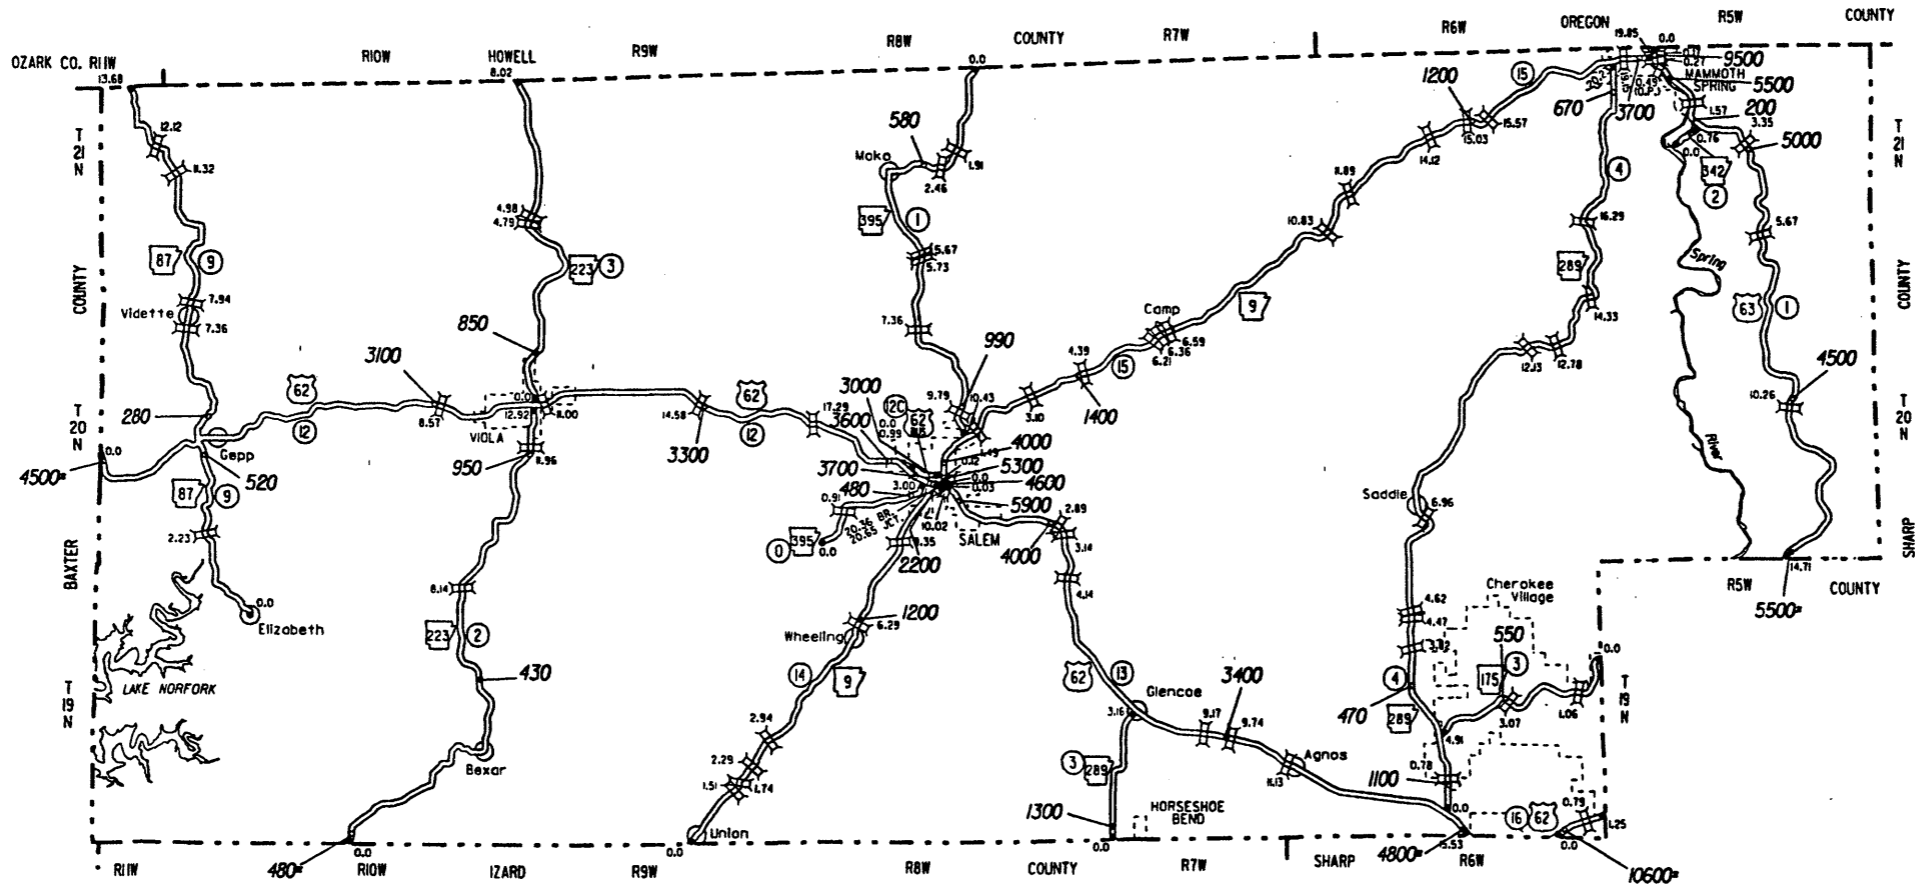

M I S S O U R I

LEGEND

= COUNT MADE IN ADJOINING COUNTY
 N/A = NOT AVAILABLE THIS YEAR

DISTRICT 5
 COUNTY MAP PRODUCED BY
 COMPUTER ASSISTED CARTOGRAPHY

2004 ANNUAL AVERAGE
 DAILY TRAFFIC ESTIMATES

STATE HIGHWAY
 ROUTE AND SECTION MAP
FULTON COUNTY
 ARKANSAS

SHOWING
 BRIDGE LOG NUMBERS

PREPARED BY AHTD/P&R/TS 4-1-2005