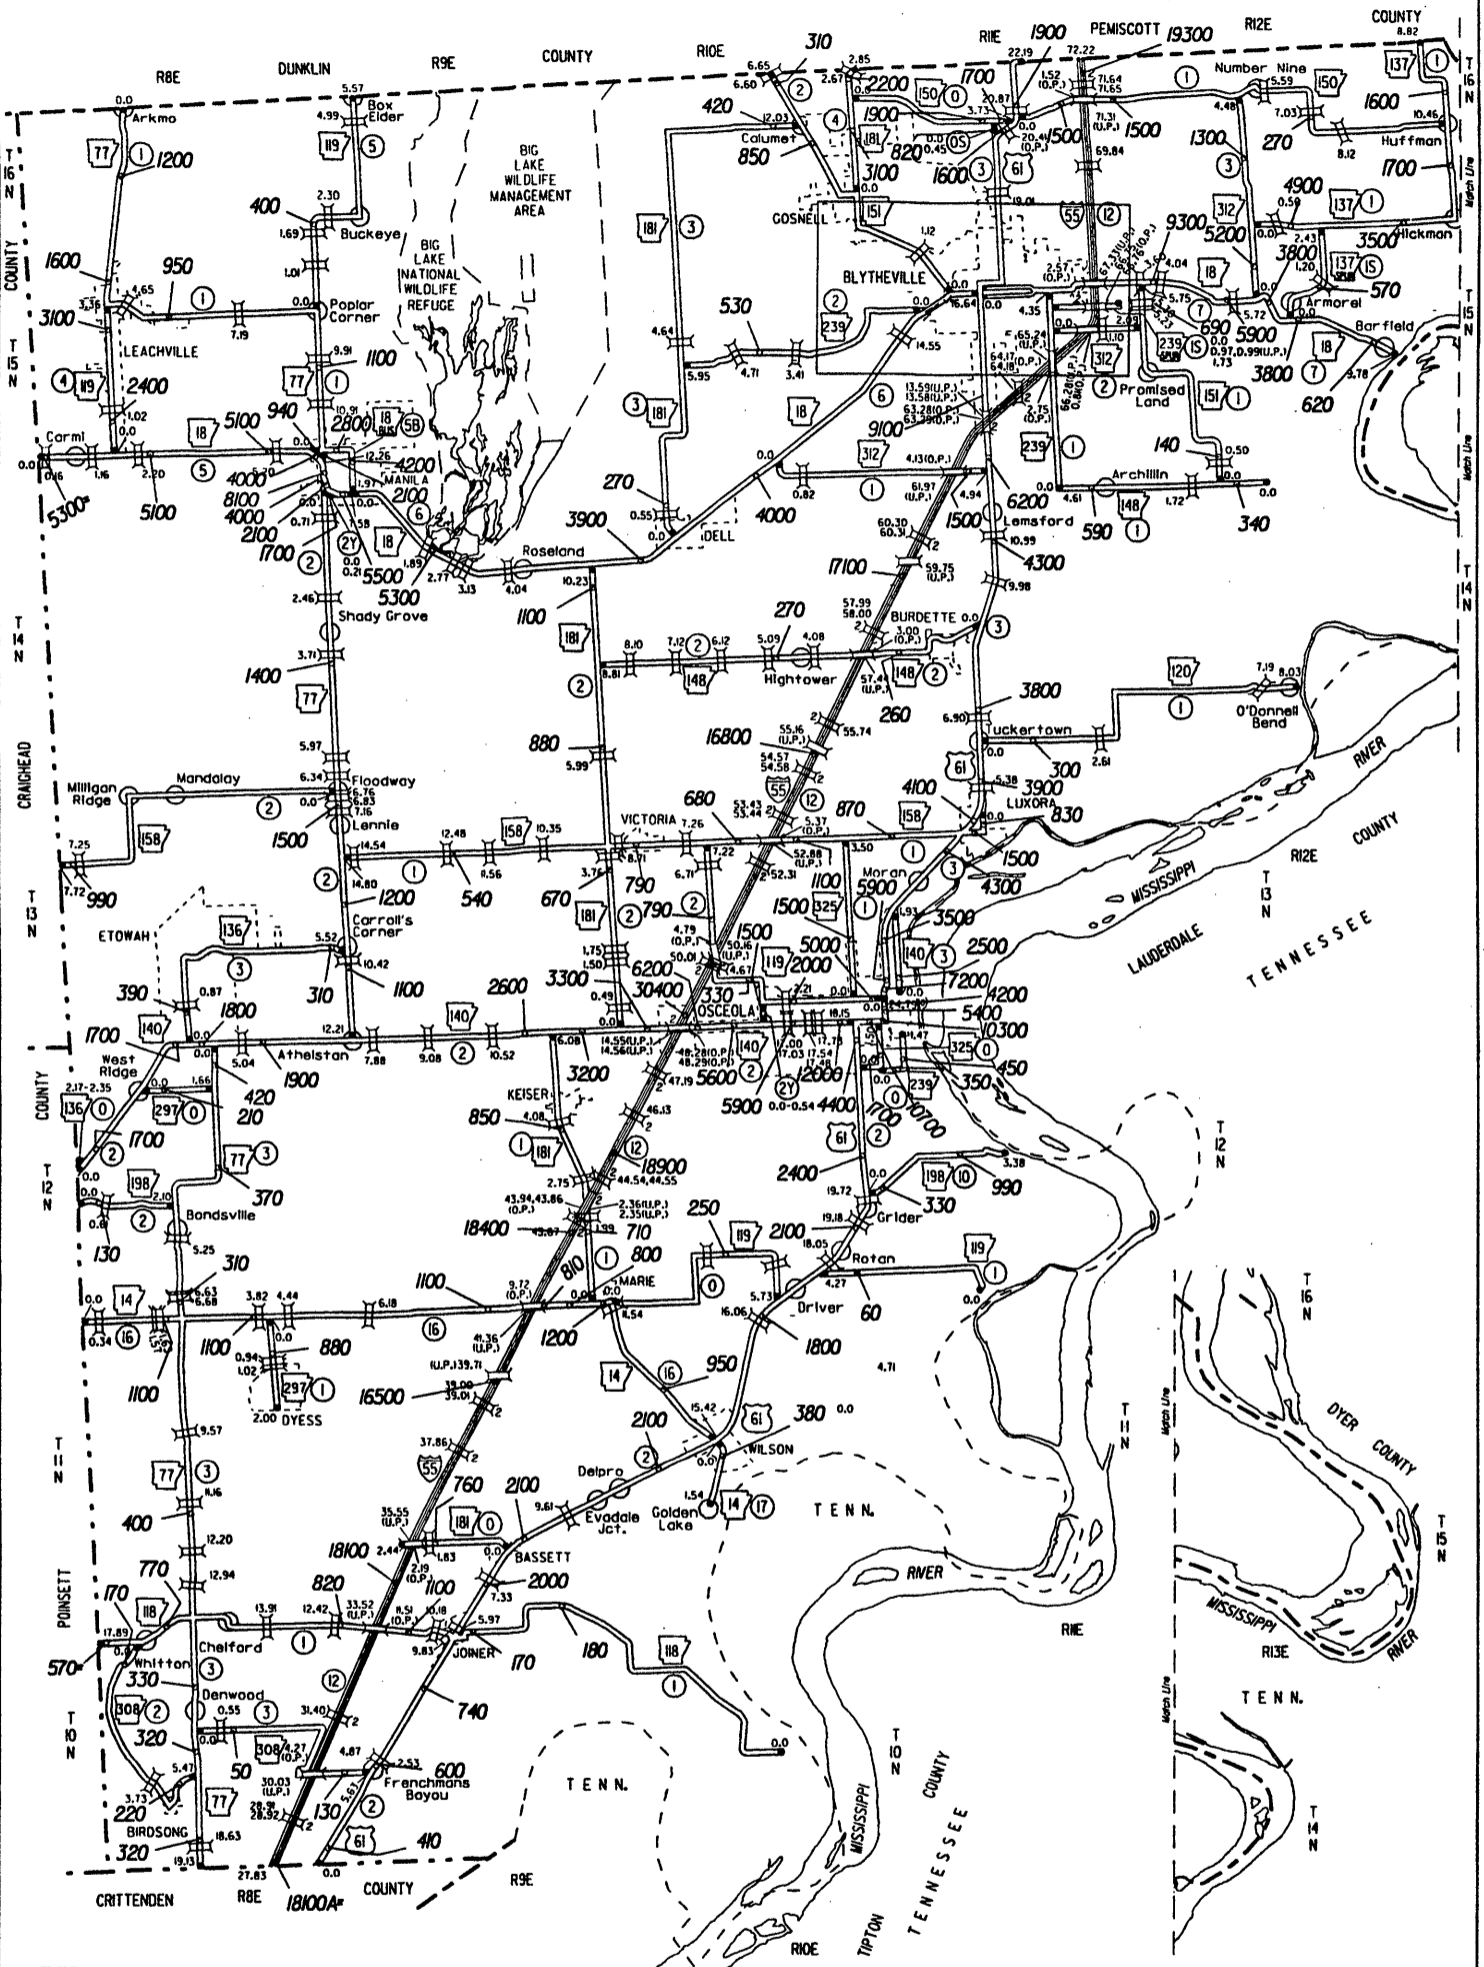

M I S S I S S O U R I

ROUTE AND SECTION MAP MISSISSIPPI COUNTY 47

DISTRICT 10
COUNTY MAP PRODUCED BY
COMPUTER ASSISTED CARTOGRAPHY

LEGEND

- A = AUTOMATIC (PERMANENT) TRAFFIC RECORDER LOCATION
- = COUNT MADE IN ADJOINING COUNTY
- N/A = NOT AVAILABLE THIS YEAR

2004 ANNUAL AVERAGE
DAILY TRAFFIC ESTIMATES
STATE HIGHWAY
ROUTE AND SECTION MAP
MISSISSIPPI COUNTY
ARKANSAS

SHOWING
BRIDGE LOG NUMBERS