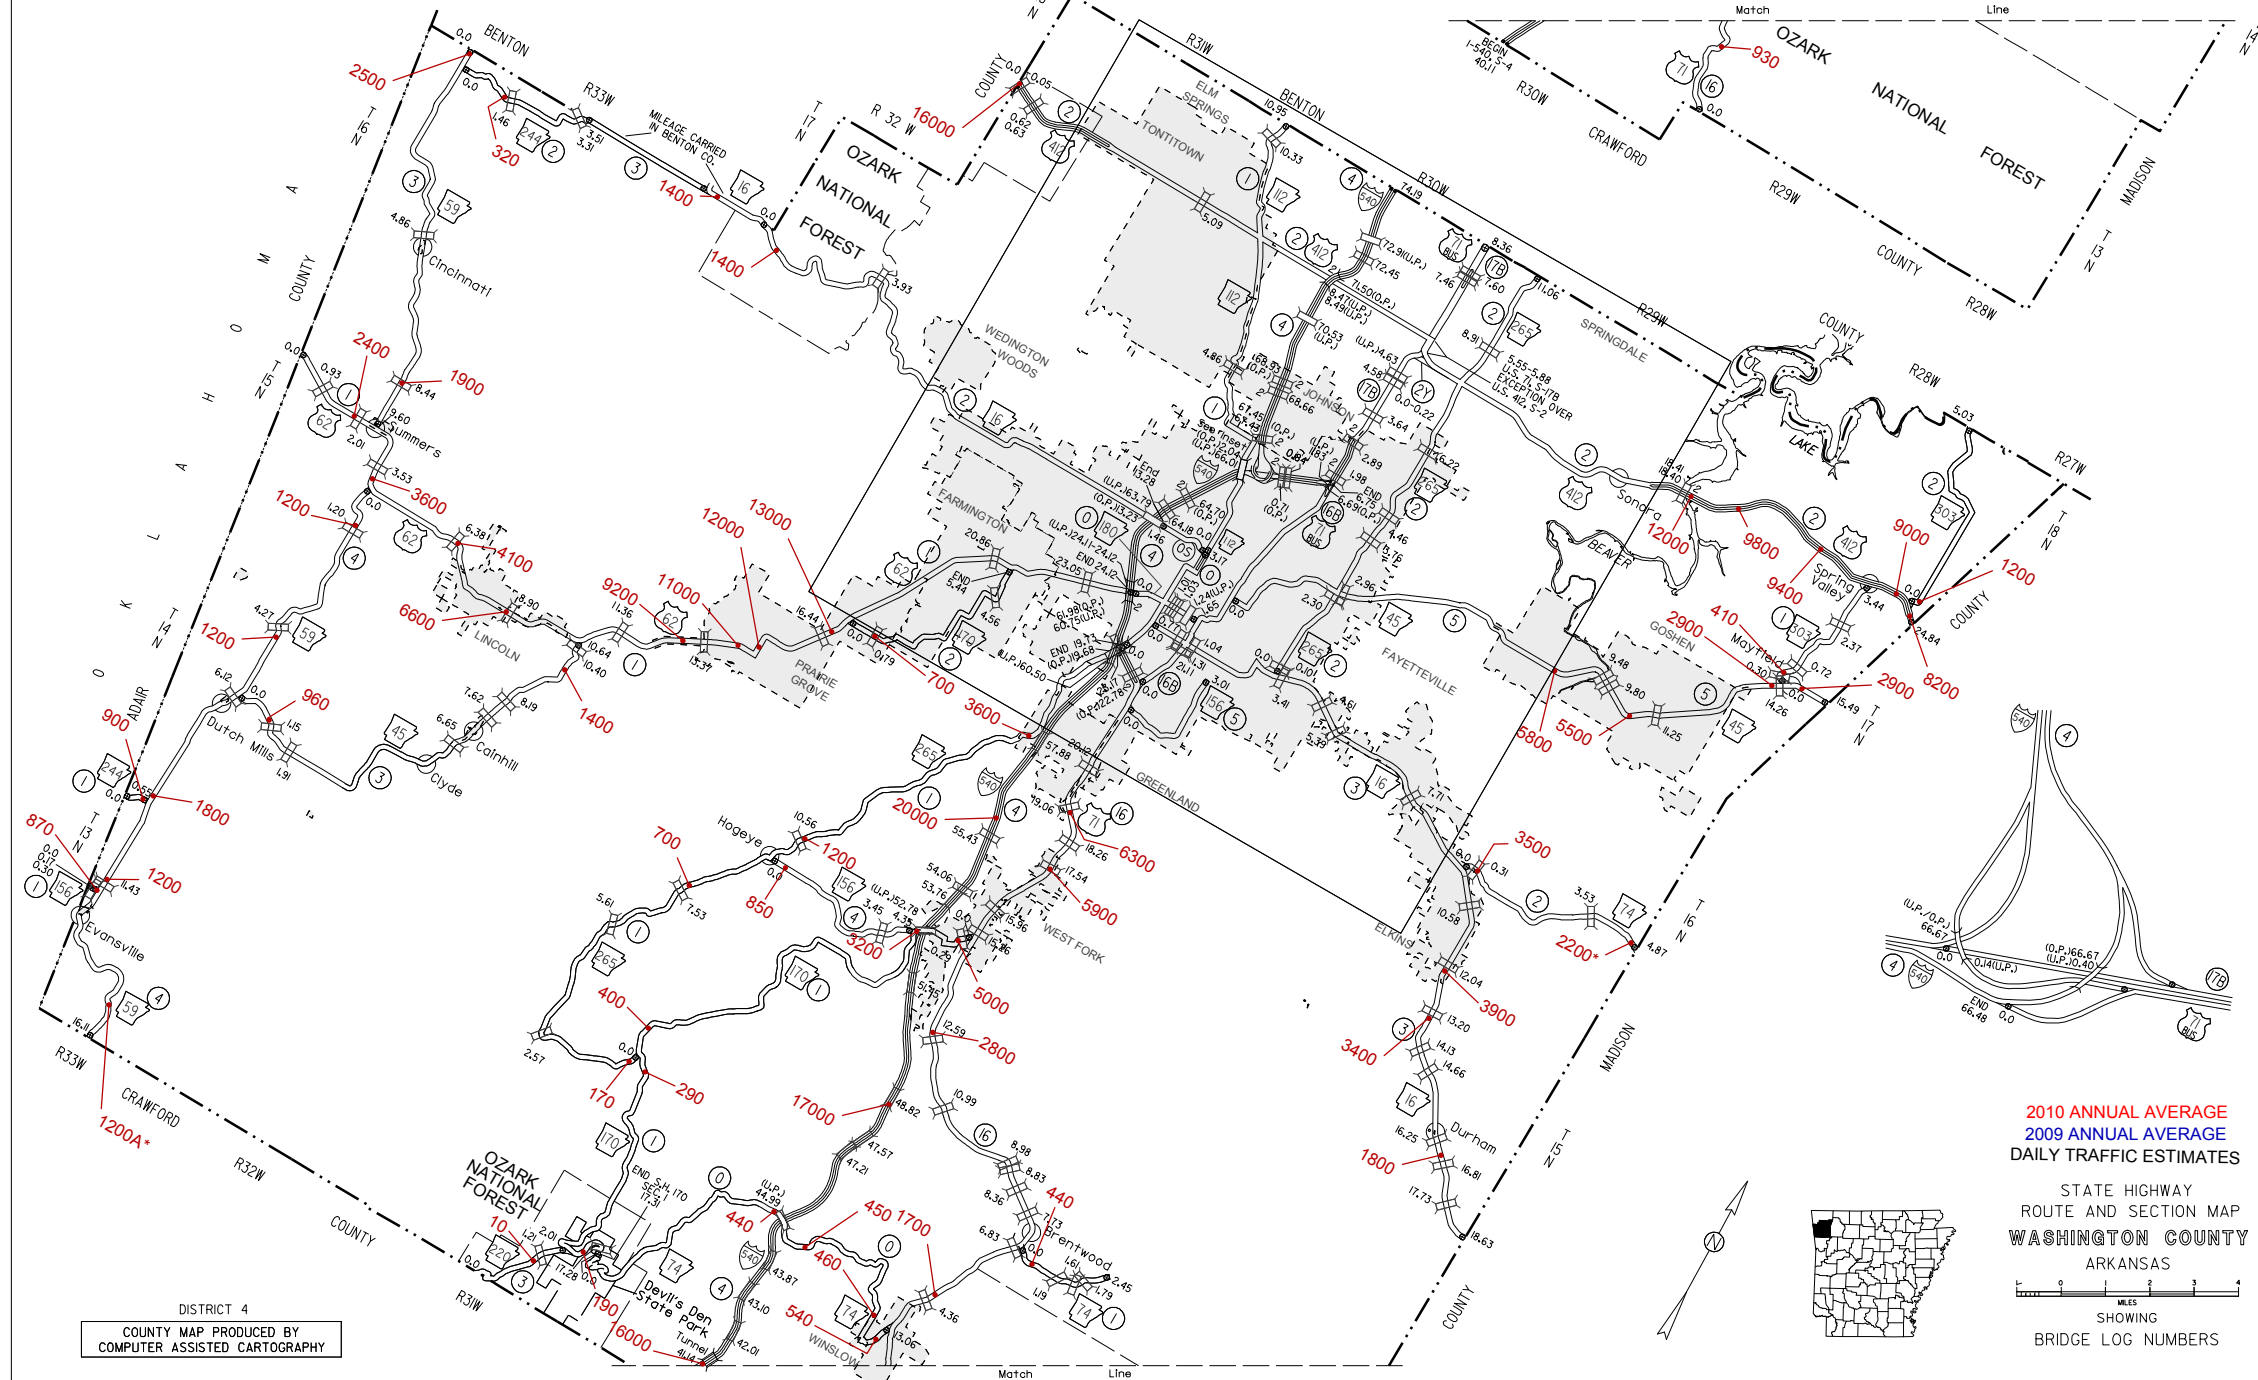

LEGEND
* = COUNT MADE IN ADJOINING COUNTY

PREPARED BY AHTD/P&R/TS 4-1-2011

DISTRICT 4
COUNTY MAP PRODUCED BY
COMPUTER ASSISTED CARTOGRAPHY

2010 ANNUAL AVERAGE
2009 ANNUAL AVERAGE
DAILY TRAFFIC ESTIMATES

STATE HIGHWAY
ROUTE AND SECTION MAP
WASHINGTON COUNTY
ARKANSAS