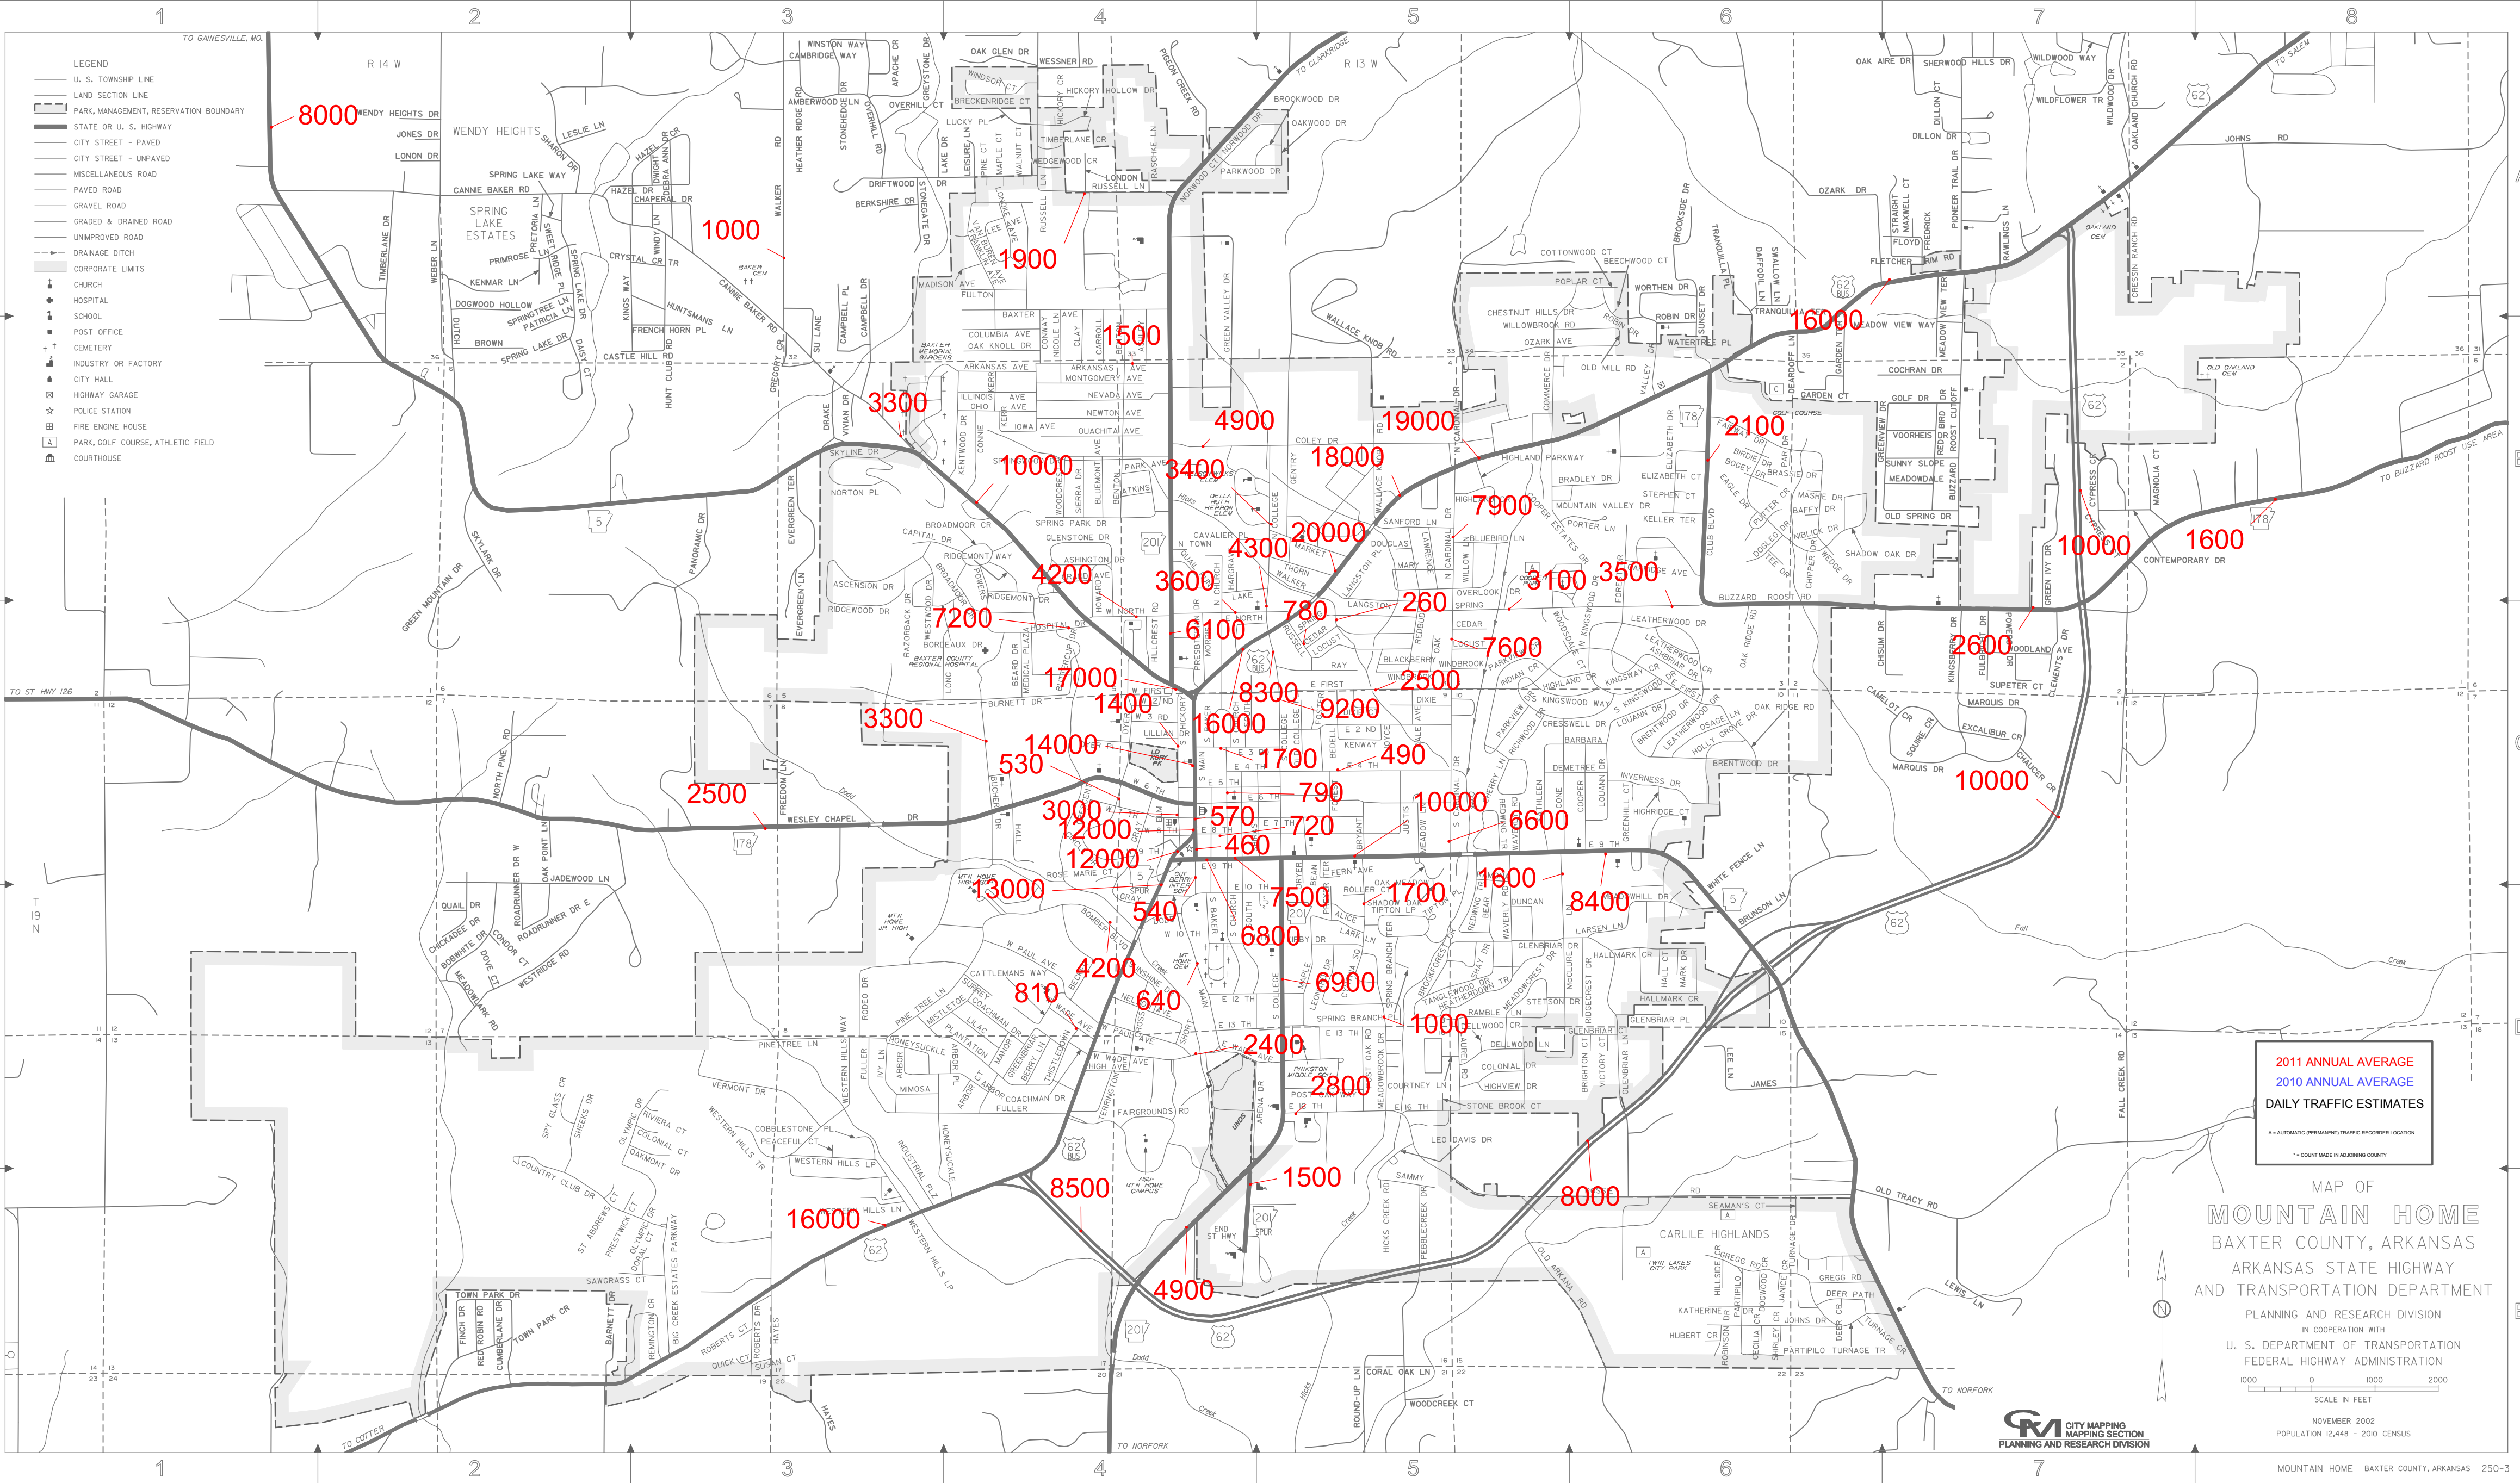

INDEX table with columns 1-6 and rows listing street names like ALICE DR, ARBOR DR, ARKANSAS AVE, etc.

INDEX

INDEX table with columns 7-12 and rows listing street names like ELIZABETH DR, ELM FARMS RD, FAY DR, etc.

INDEX table with columns 13-18 and rows listing street names like W 3 RD, W 4 RD, W 5 RD, etc.

2011 ANNUAL AVERAGE
2010 ANNUAL AVERAGE
DAILY TRAFFIC ESTIMATES

MAP OF MOUNTAIN HOME BAXTER COUNTY, ARKANSAS
ARKANSAS STATE HIGHWAY AND TRANSPORTATION DEPARTMENT
PLANNING AND RESEARCH DIVISION

NOVEMBER 2002
POPULATION 12,488 - 2000 CENSUS
SCALE IN FEET
MOUNTAIN HOME BAXTER COUNTY, ARKANSAS 250-1