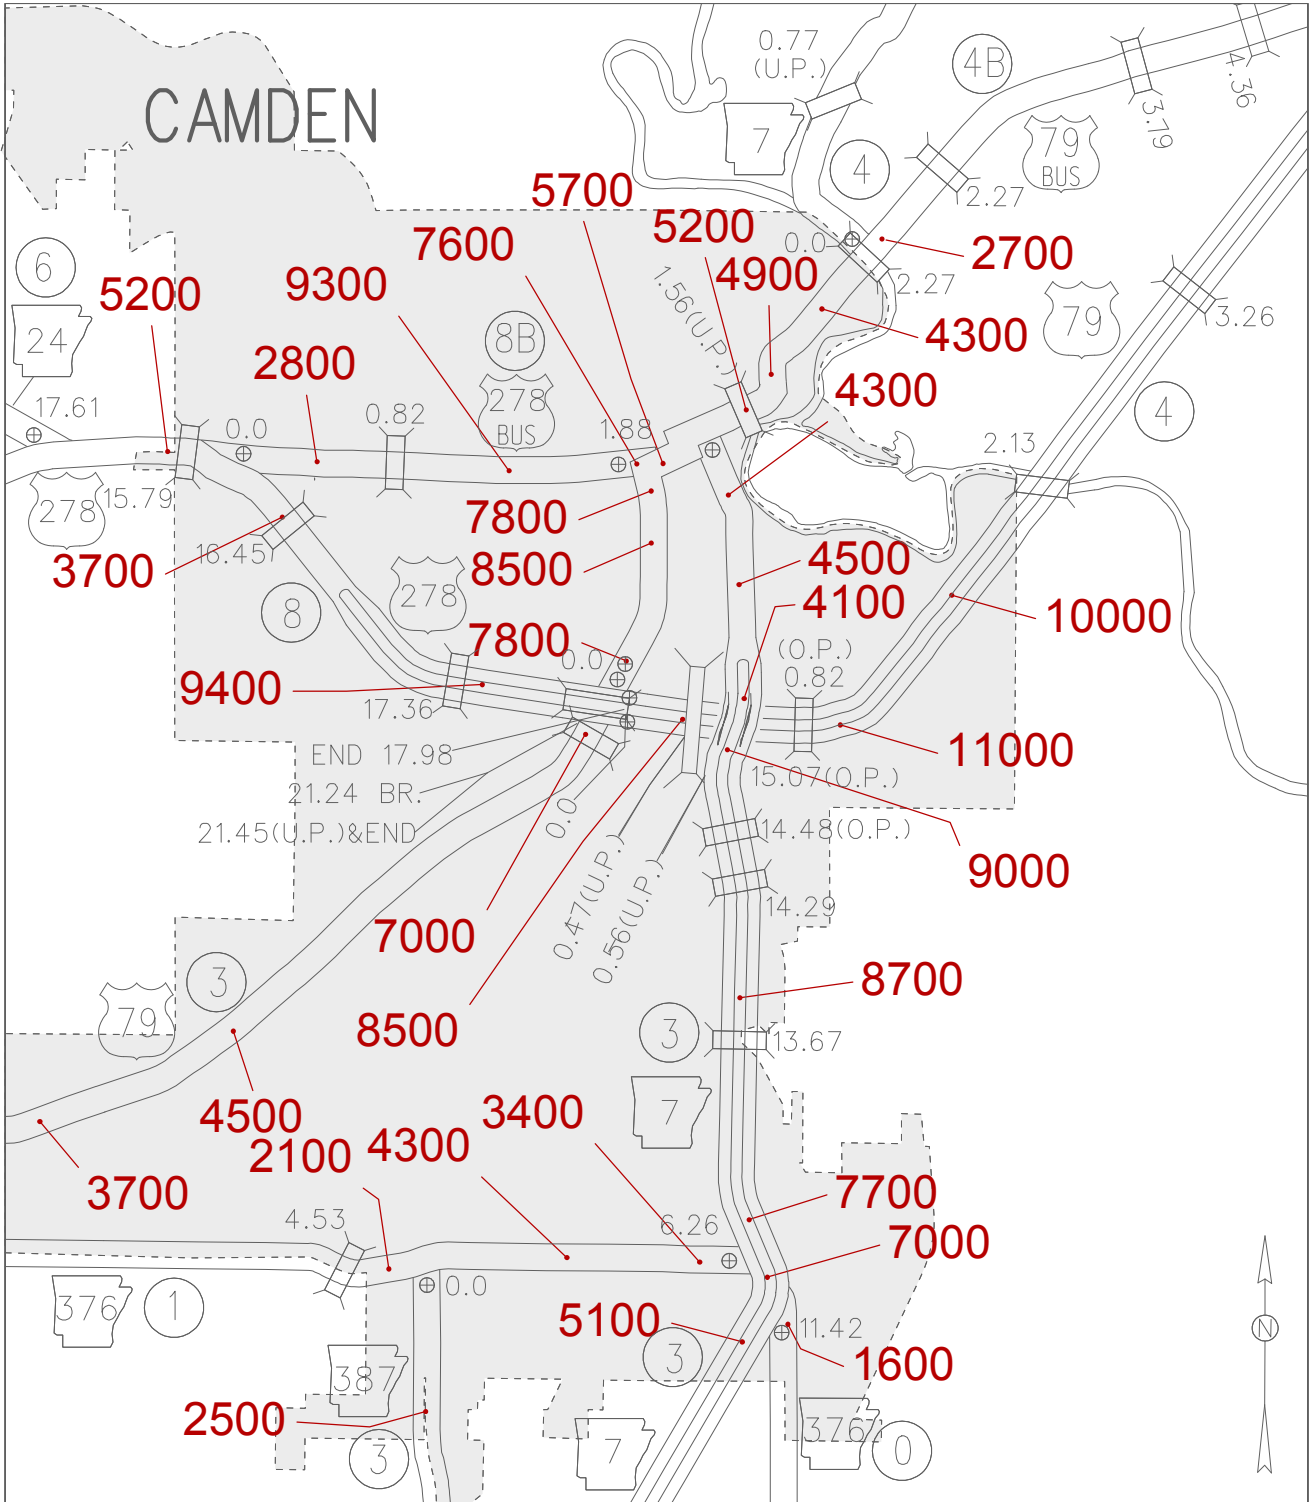

# CAMDEN

OUACHITA COUNTY

52-A

2011 ANNUAL AVERAGE  
2010 ANNUAL AVERAGE  
DAILY TRAFFIC ESTIMATES