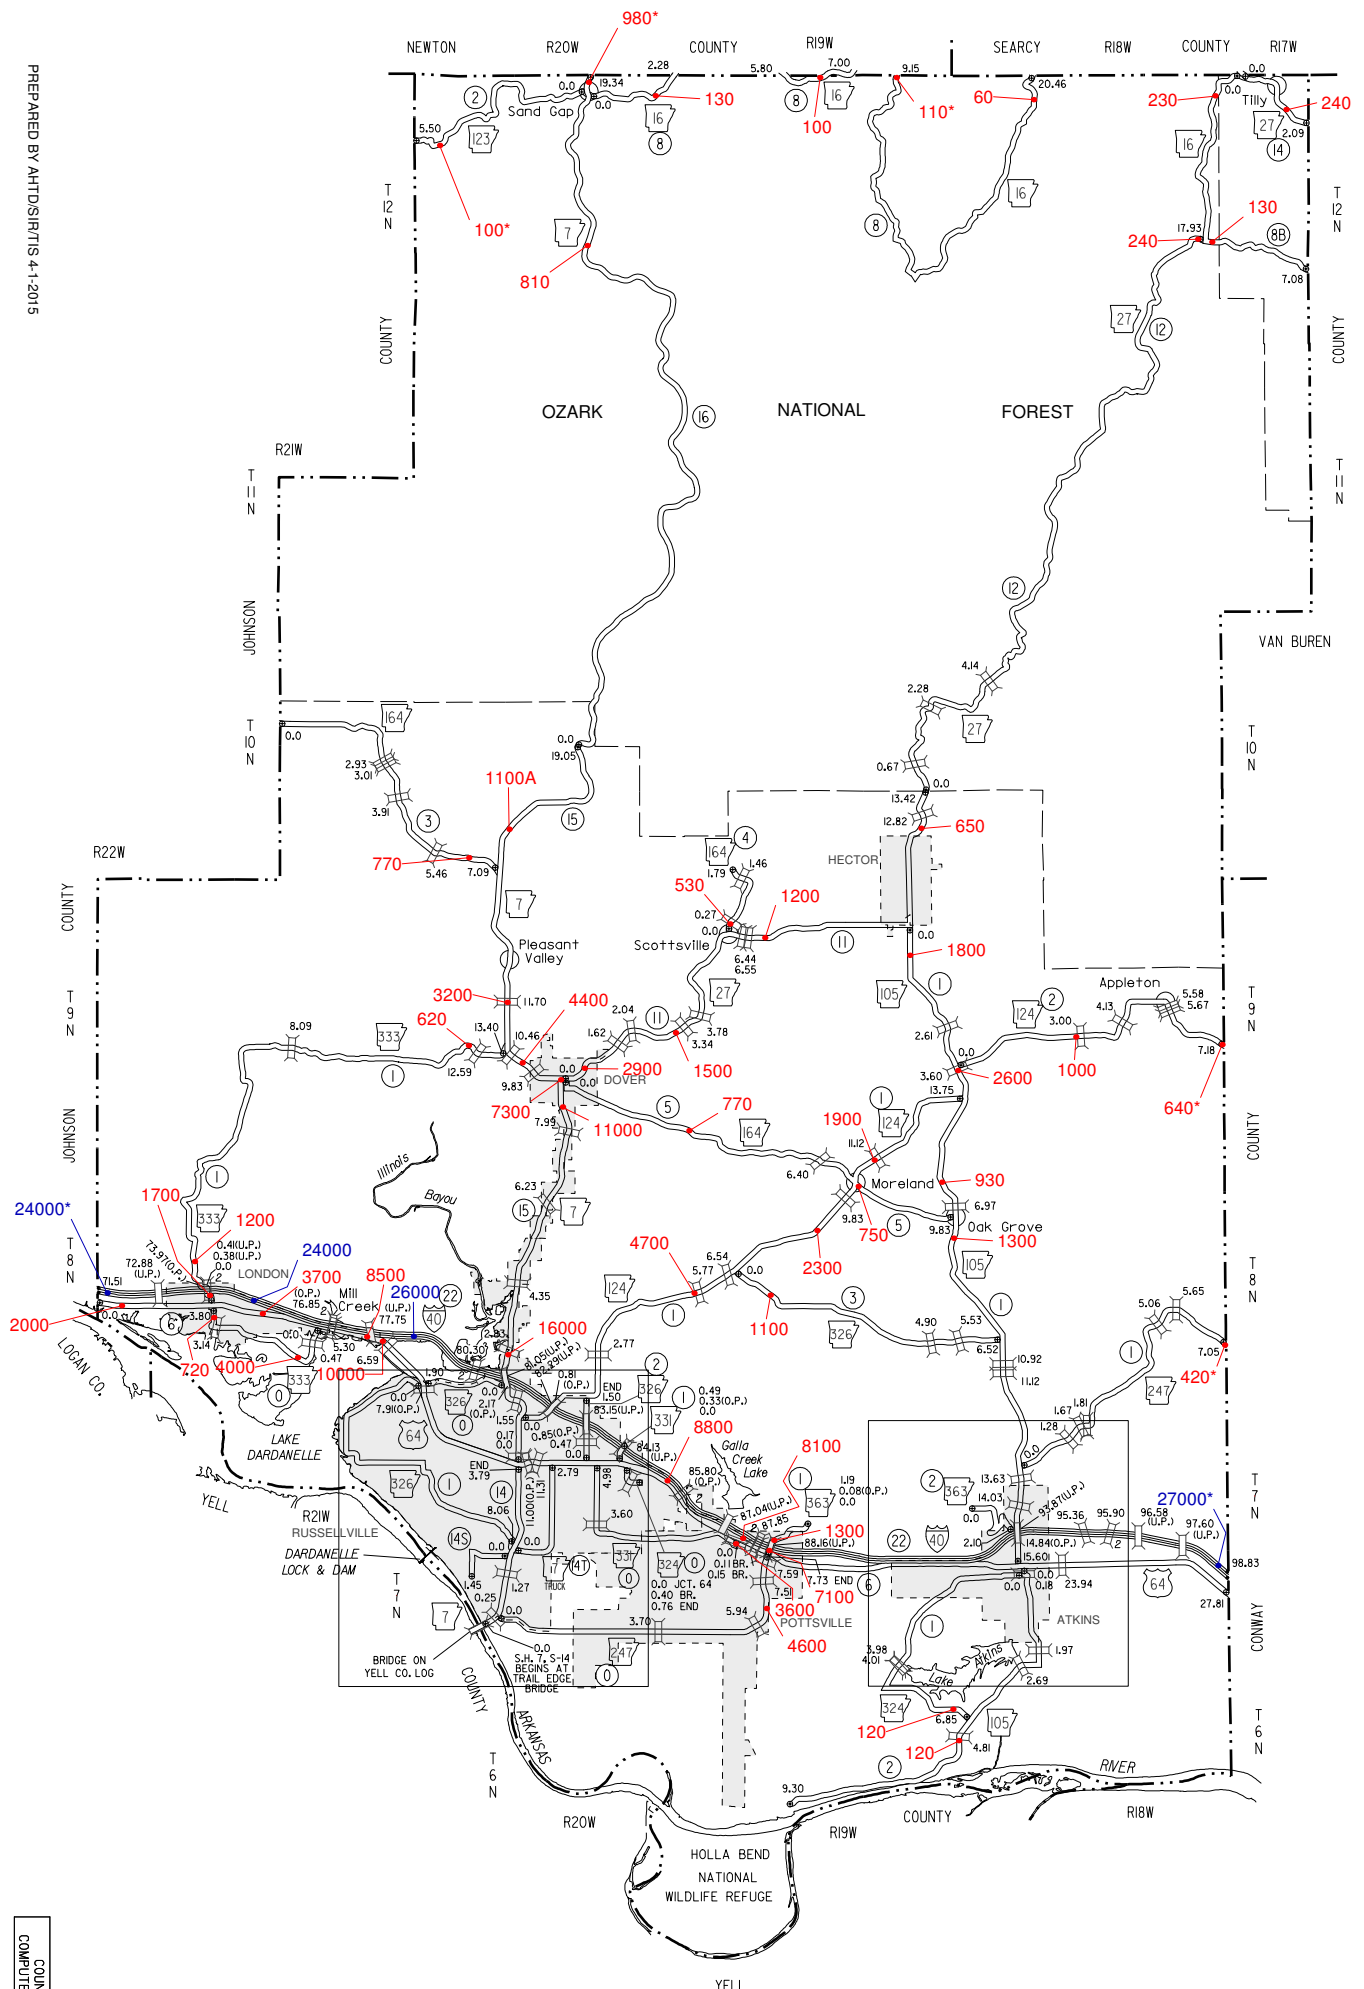

PREPARED BY AHTD/SIR/TJS 4-1-2015

DISTRICT 8
COUNTY MAP PRODUCED BY
COMPUTER ASSISTED CARTOGRAPHY

LEGEND

- * = COUNT MADE IN ADJOINING COUNTY
- A = AUTOMATIC (PERMANENT) TRAFFIC RECORDER LOCATION

**2014 ANNUAL AVERAGE
2013 ANNUAL AVERAGE
DAILY TRAFFIC ESTIMATES**

STATE HIGHWAY
ROUTE AND SECTION MAP
POPE COUNTY
ARKANSAS

SHOWING
BRIDGE LOG NUMBERS
10-28-2013