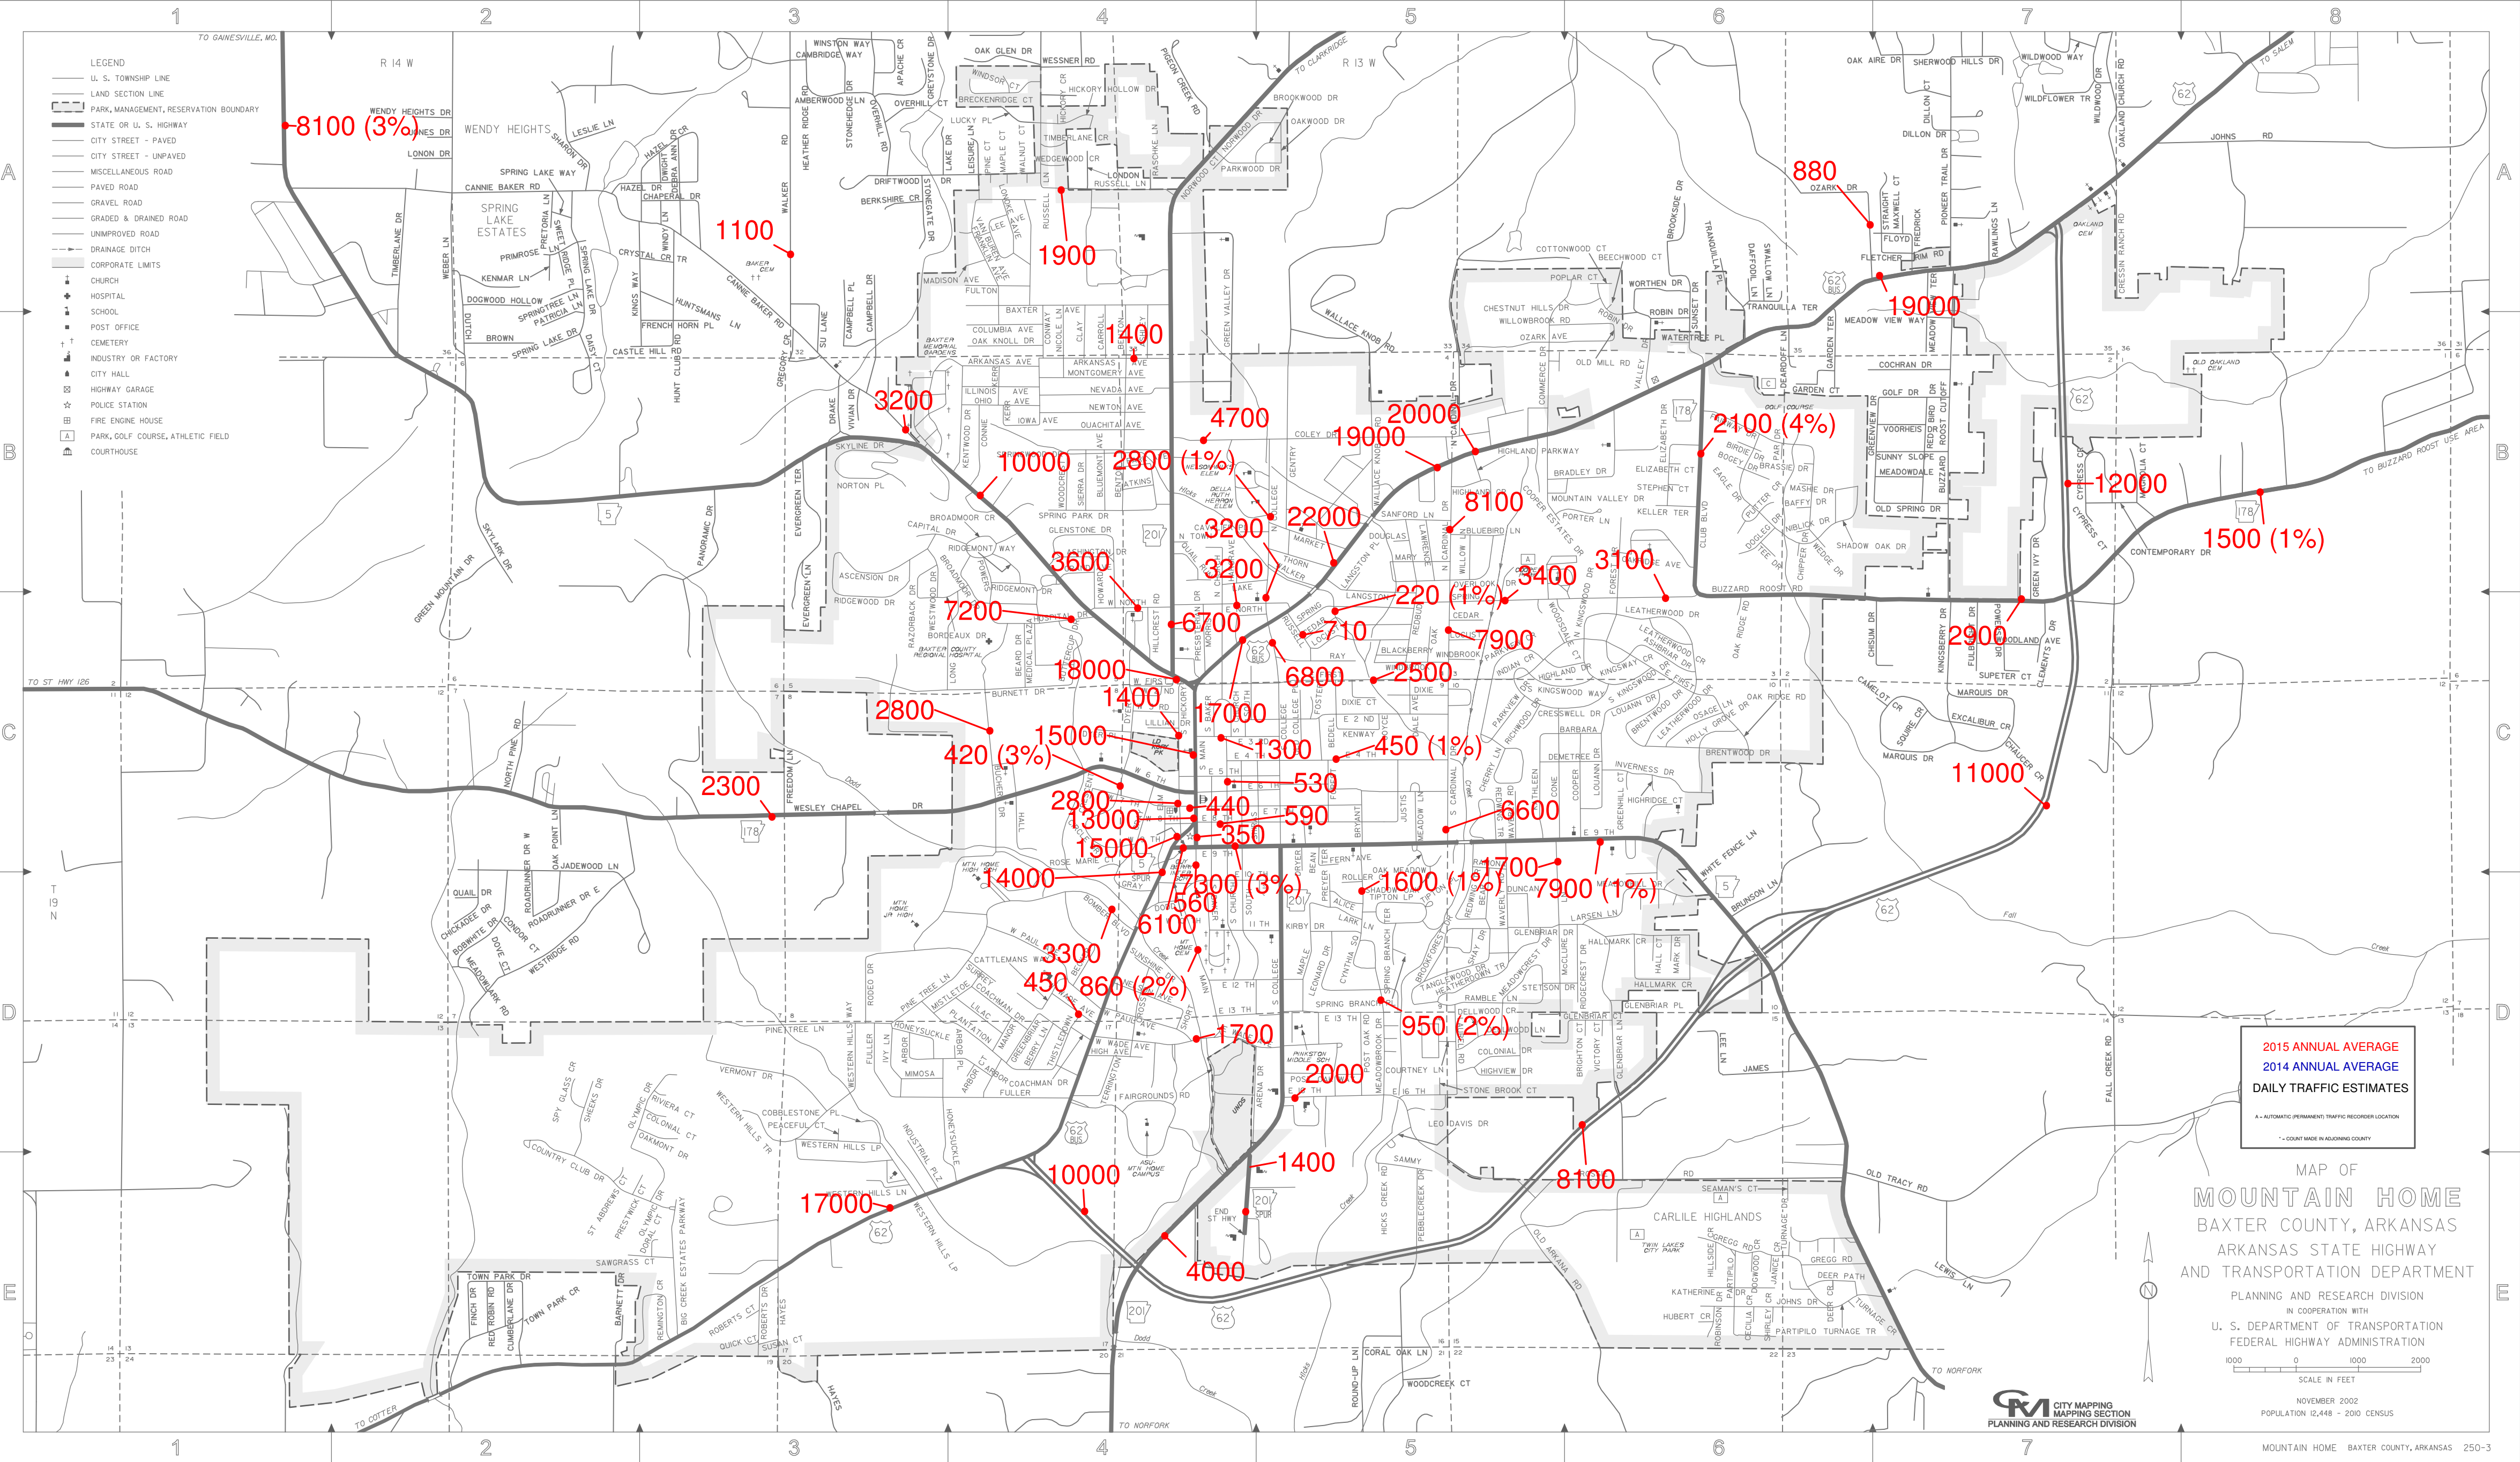

INDEX table with columns for street names and grid coordinates (e.g., 11 TH, ALICE, ANBOR, ANBOR CT, ANBOR PL, ANBOR DR).

2015 ANNUAL AVERAGE
2014 ANNUAL AVERAGE
DAILY TRAFFIC ESTIMATES

MAP OF MOUNTAIN HOME
BAXTER COUNTY, ARKANSAS
ARKANSAS STATE HIGHWAY AND TRANSPORTATION DEPARTMENT
PLANNING AND RESEARCH DIVISION

CITY MAPPING SECTION
PLANNING AND RESEARCH DIVISION

NOVEMBER 2002
POPULATION 12,448 - 2000 CENSUS

MOUNTAIN HOME, BAXTER COUNTY, ARKANSAS 250-1