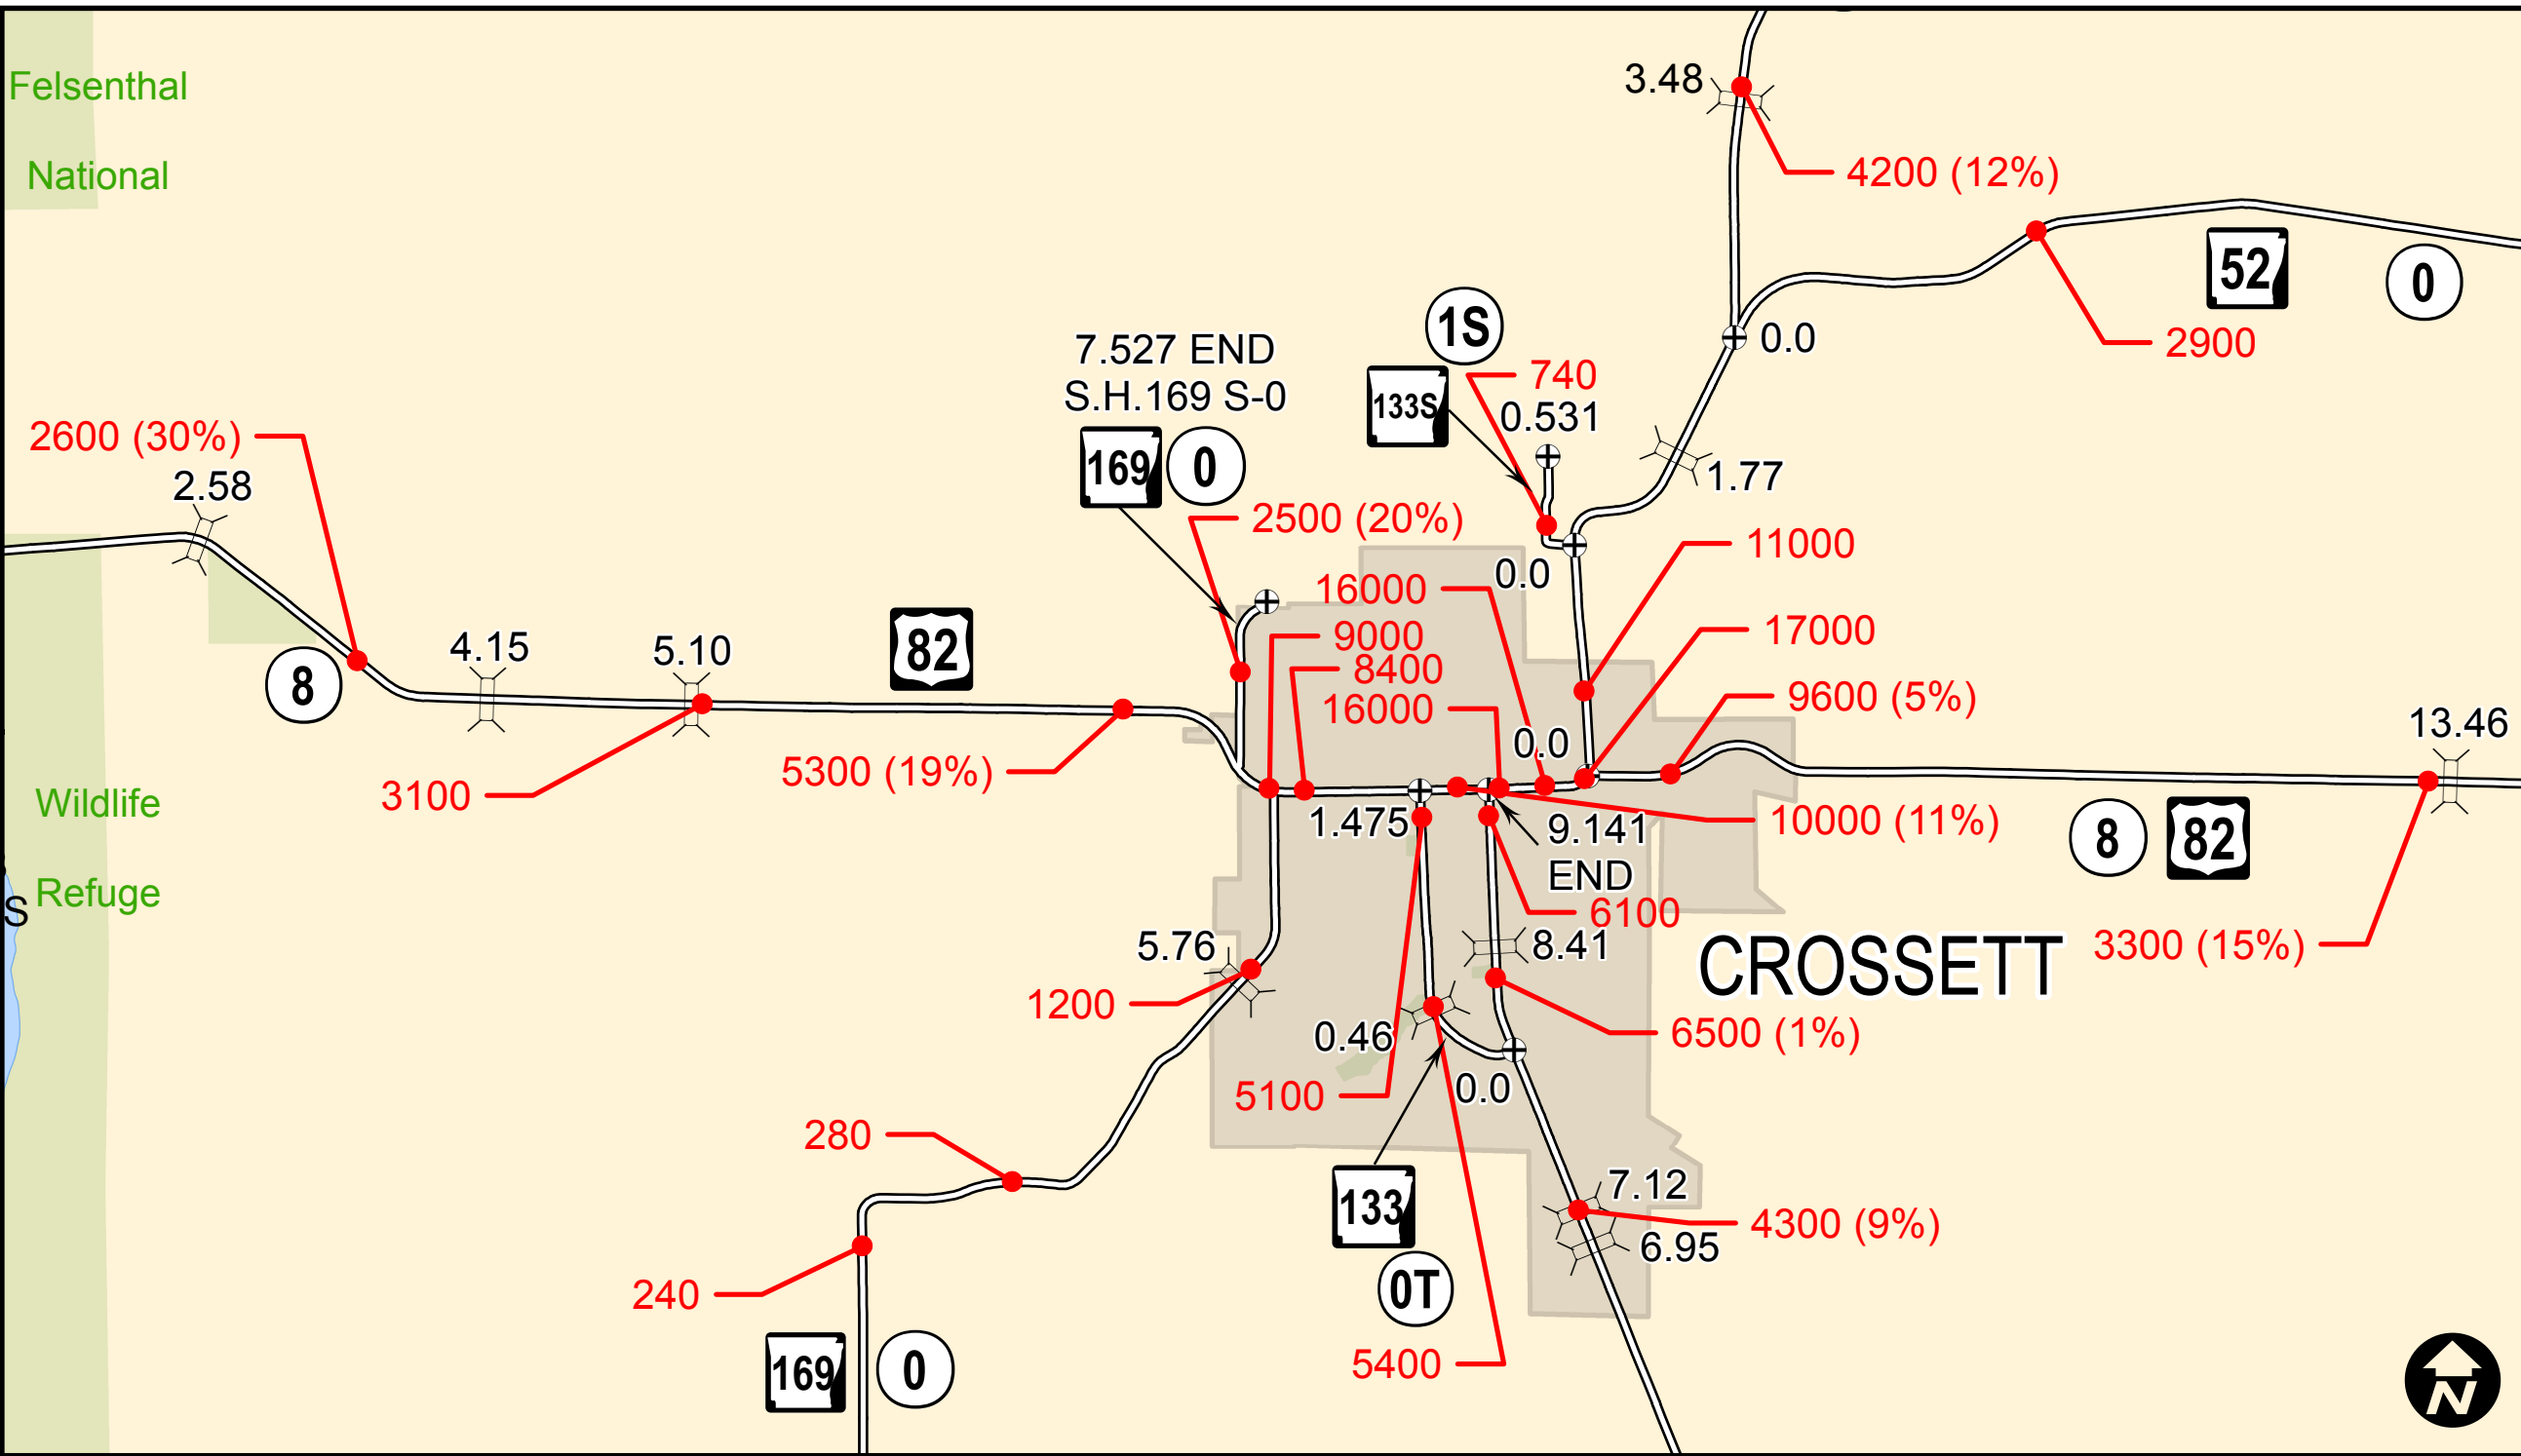

Felsenthal
National

Wildlife
Refuge

2018 ANNUAL AVERAGE (TRUCK %)
 2017 ANNUAL AVERAGE (TRUCK %)
 DAILY TRAFFIC ESTIMATES