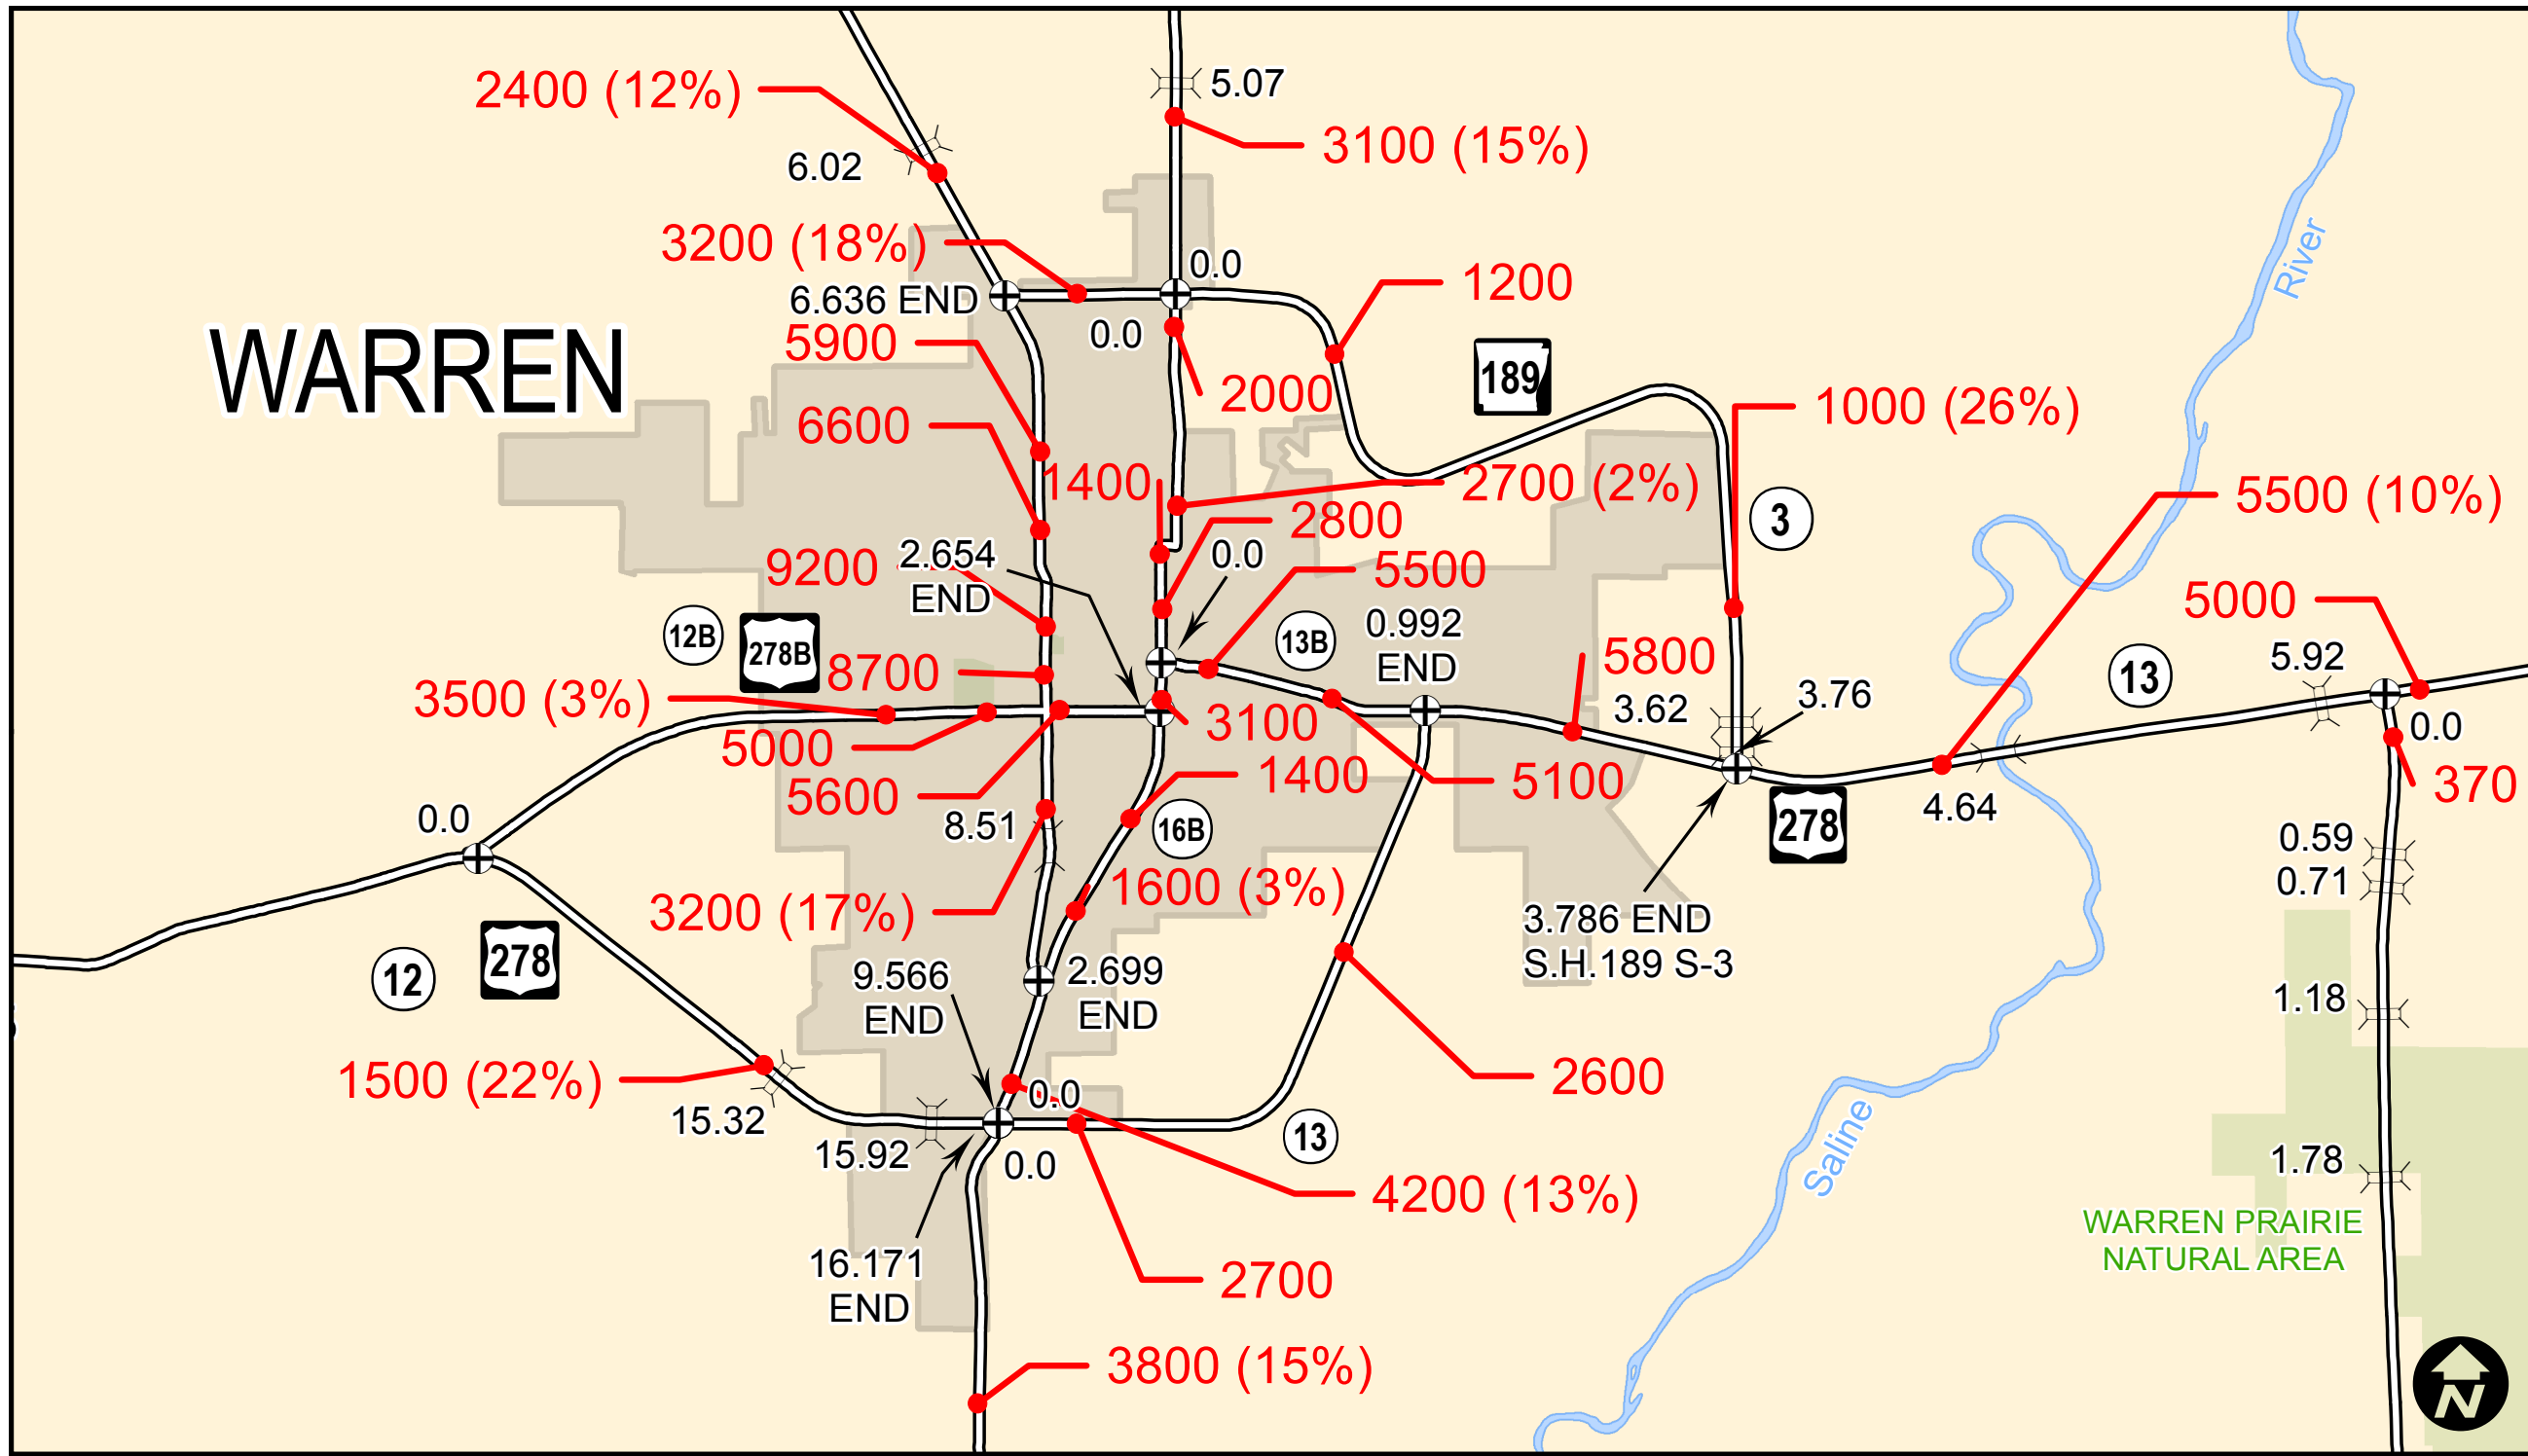

WARREN

2018 ANNUAL AVERAGE (TRUCK %)
 2017 ANNUAL AVERAGE (TRUCK %)
 DAILY TRAFFIC ESTIMATES

BRADLEY COUNTY 6A