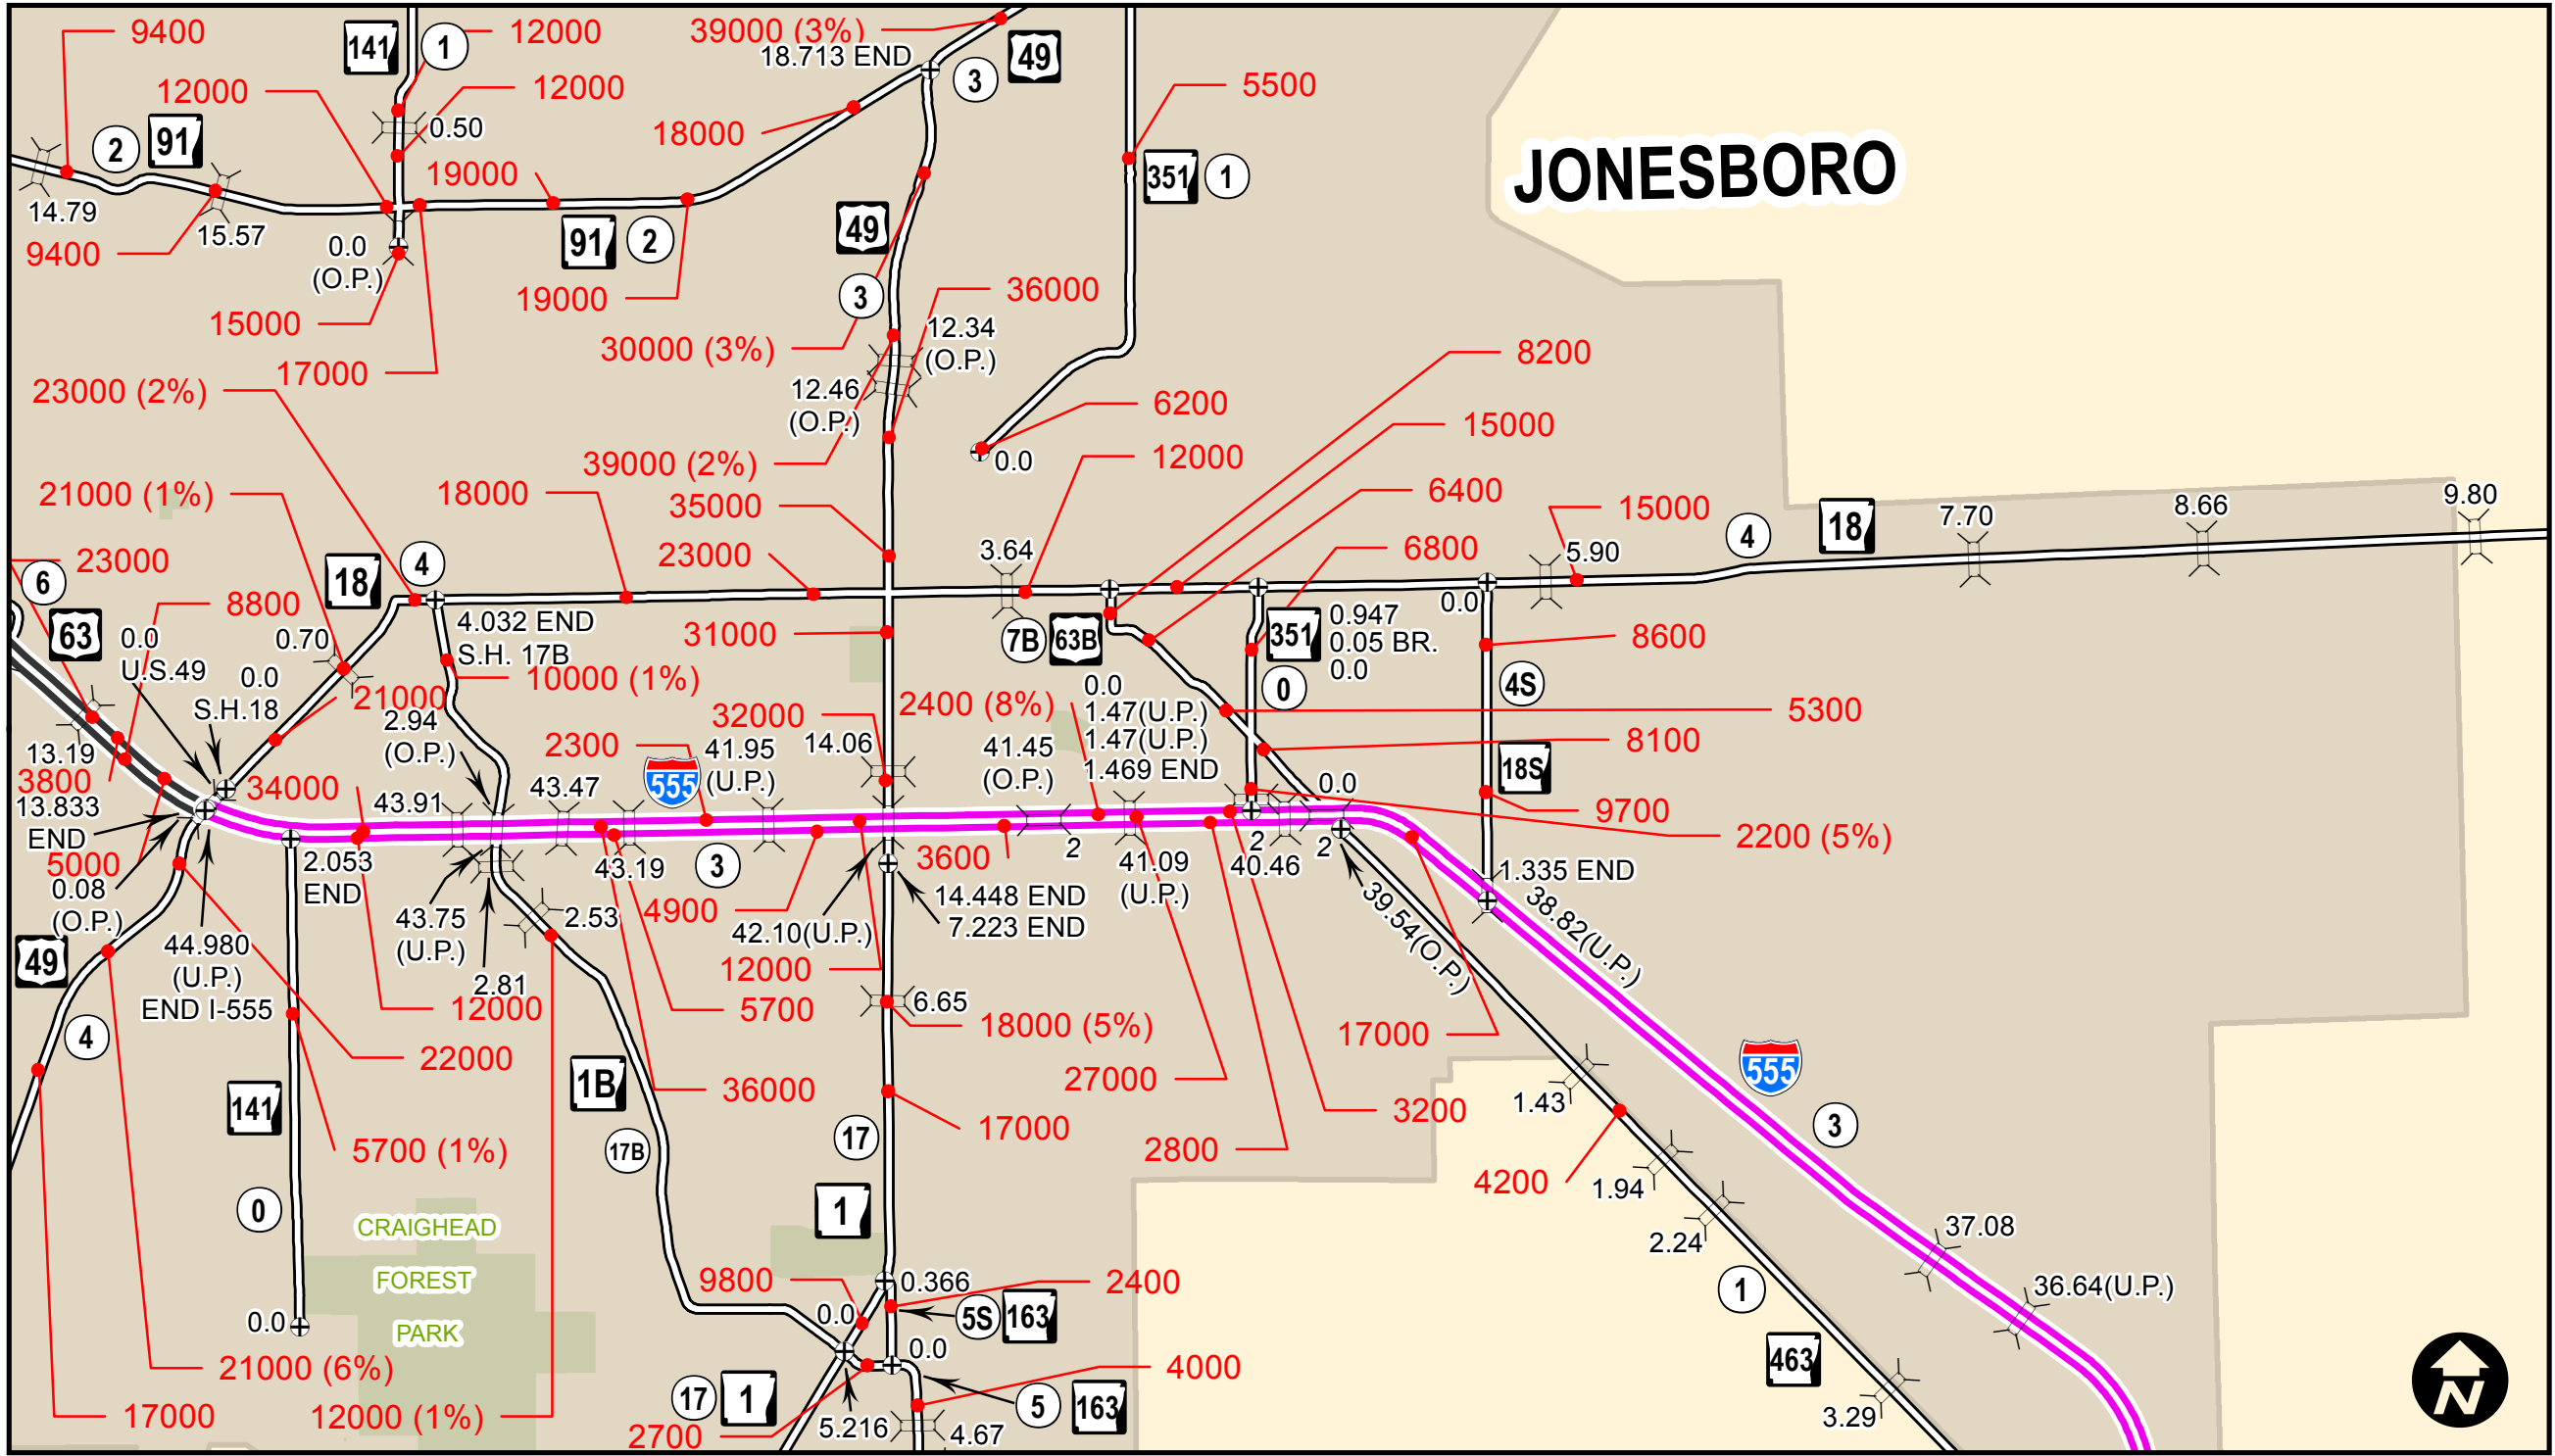

JONESBORO

2018 ANNUAL AVERAGE (TRUCK %)
2017 ANNUAL AVERAGE (TRUCK %)
DAILY TRAFFIC ESTIMATES