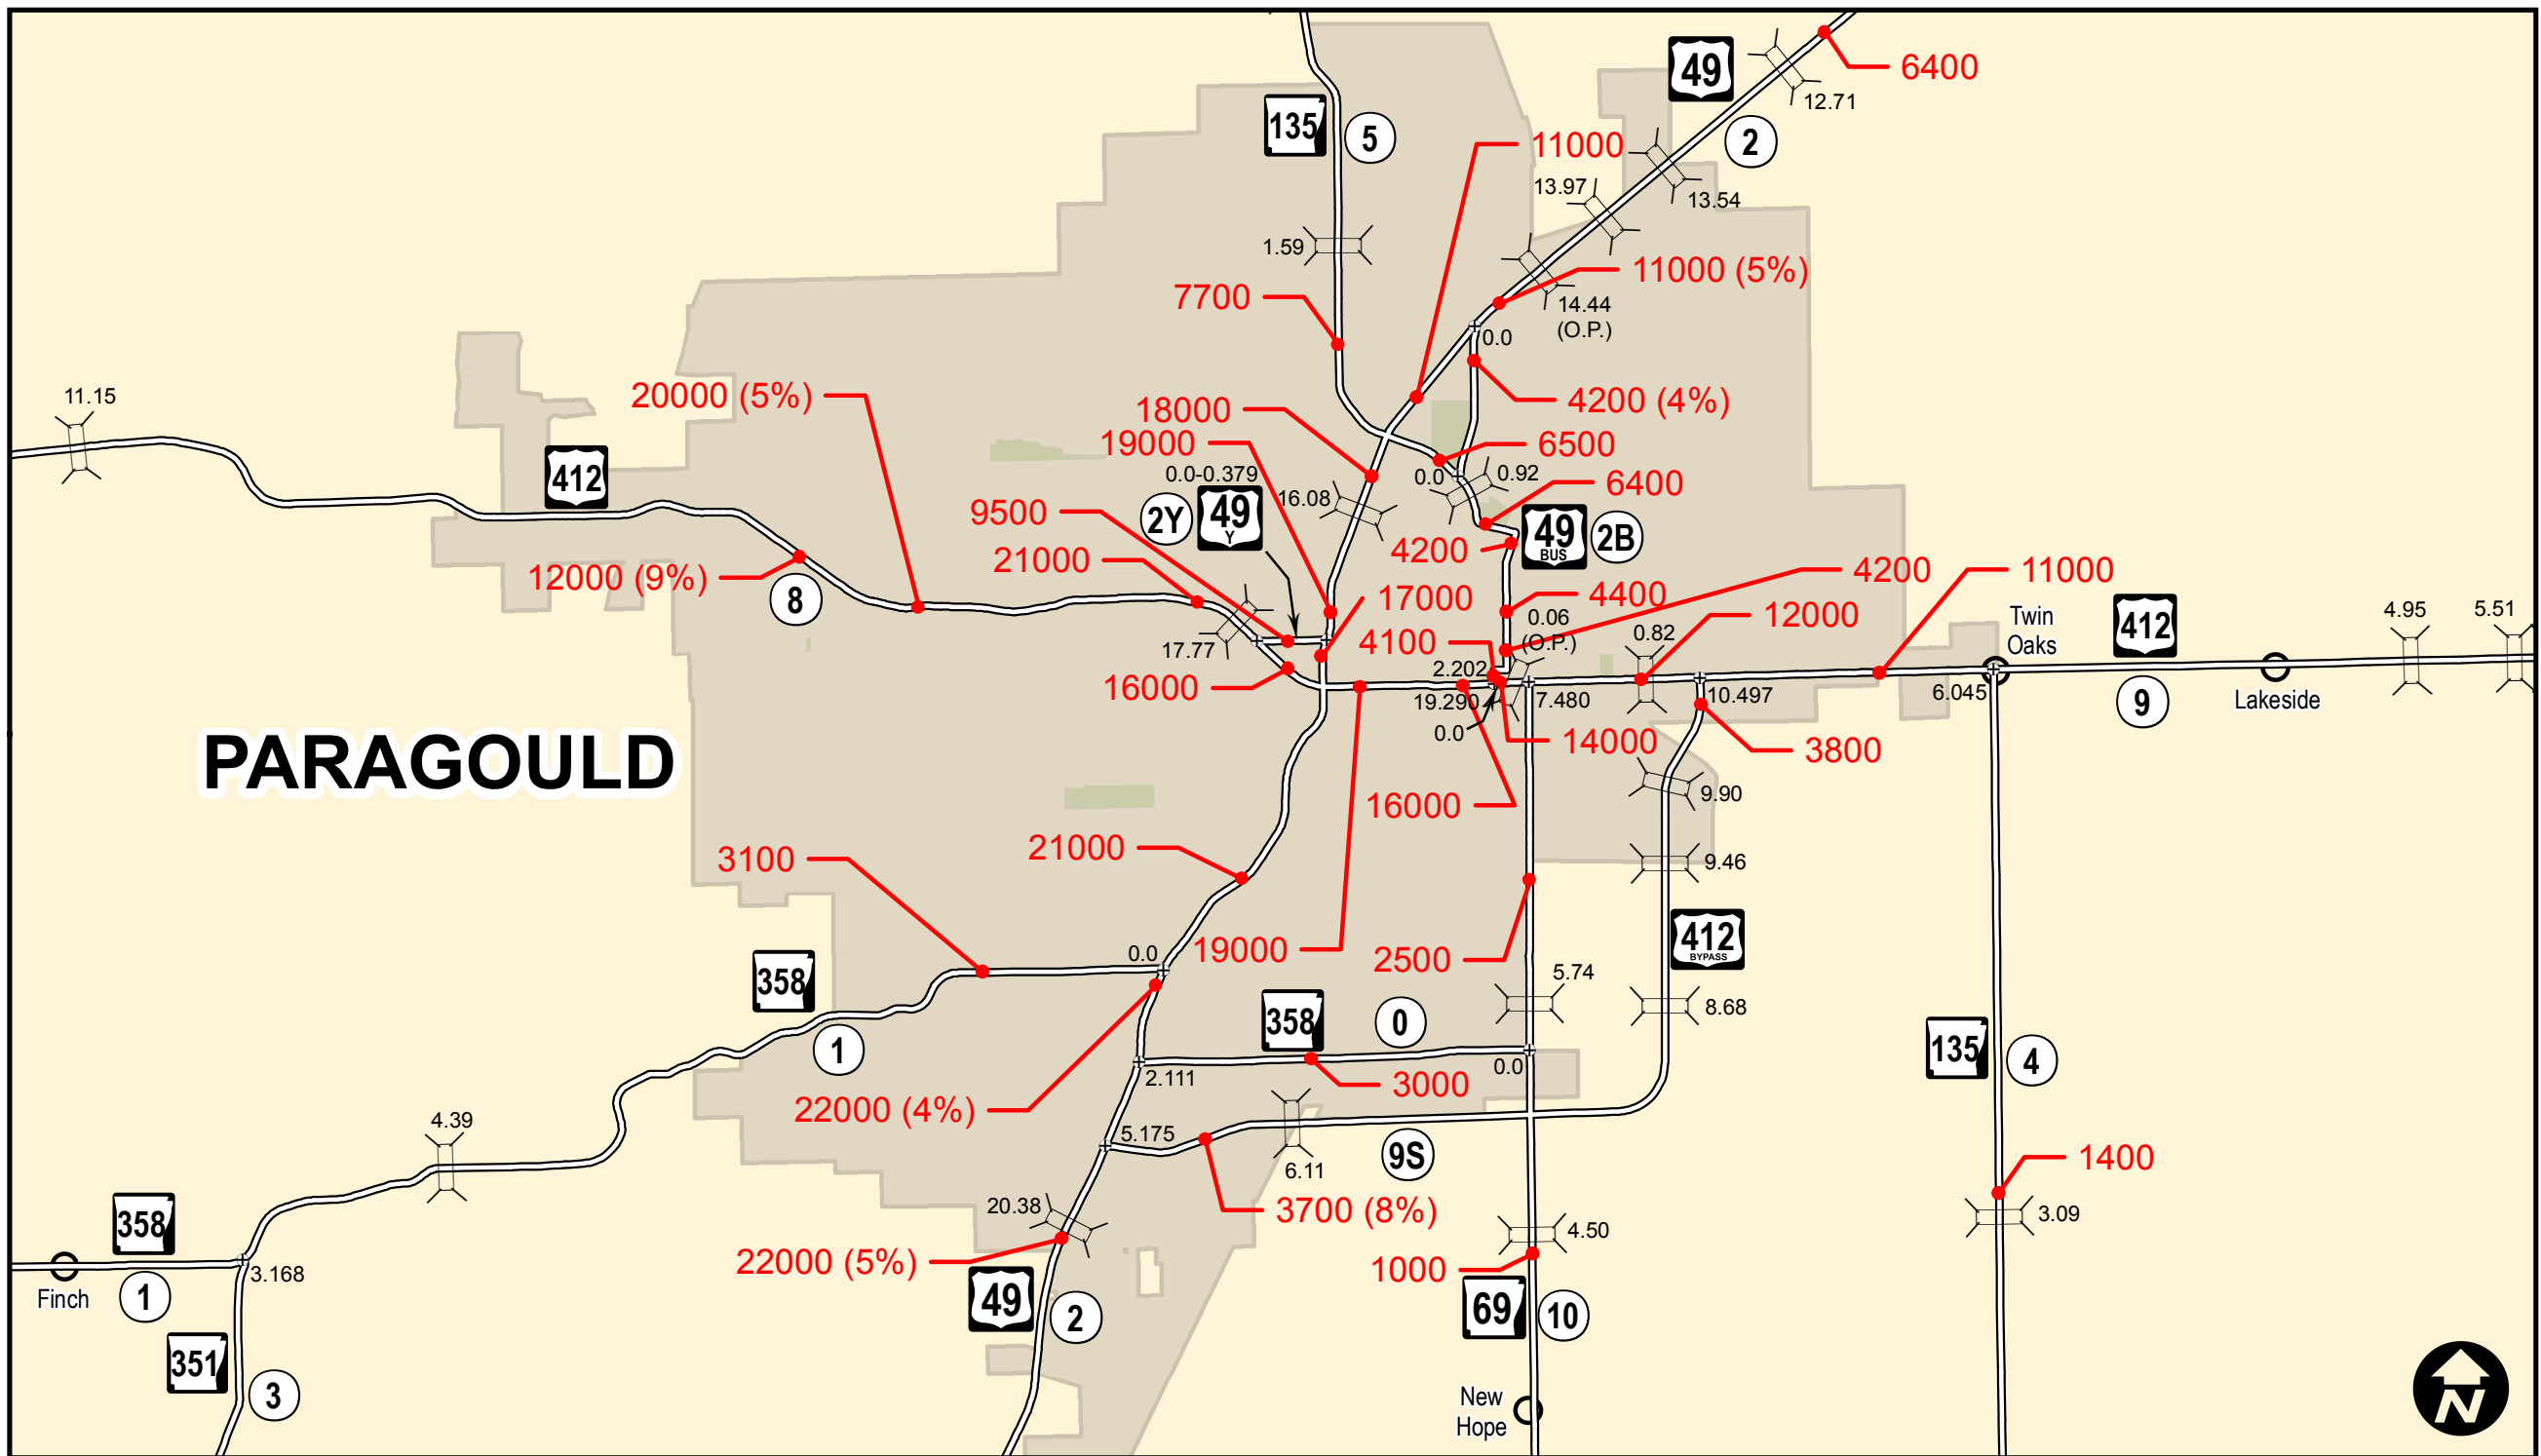

PARAGOULD

2018 ANNUAL AVERAGE (TRUCK %)
2017 ANNUAL AVERAGE (TRUCK %)
DAILY TRAFFIC ESTIMATES

GREENE COUNTY 28A