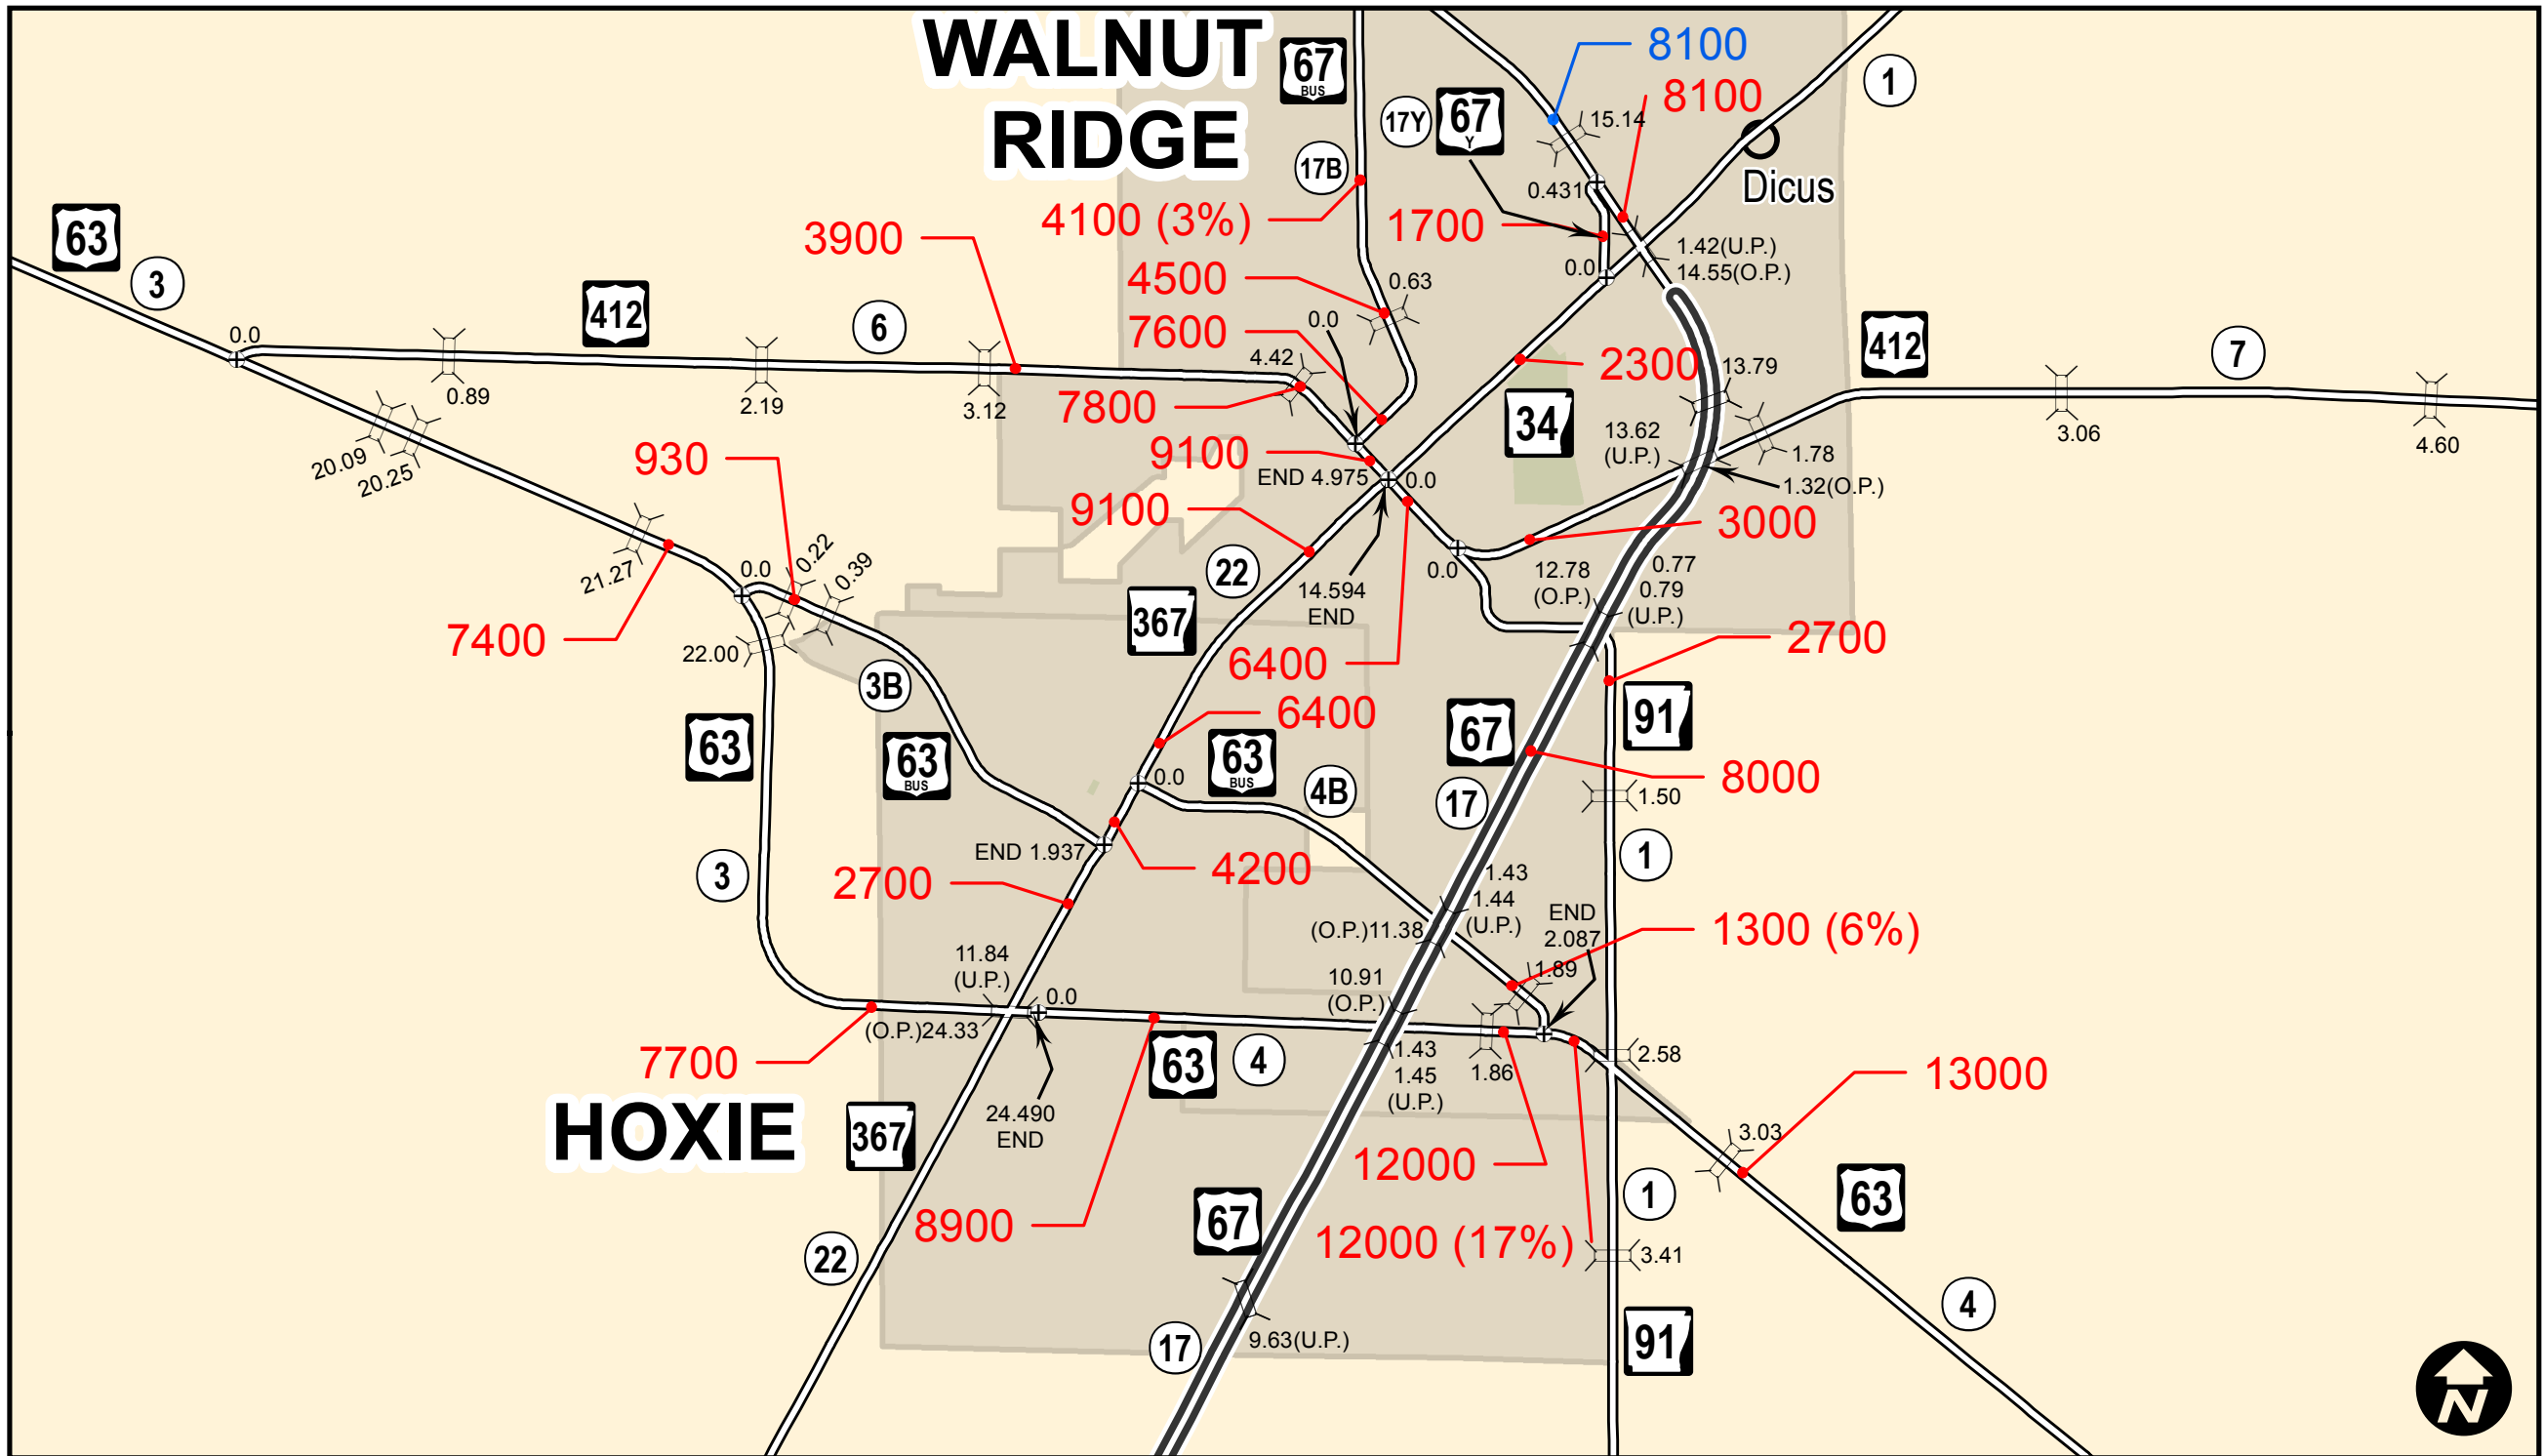

WALNUT RIDGE

2018 ANNUAL AVERAGE (TRUCK %)
 2017 ANNUAL AVERAGE (TRUCK %)
 DAILY TRAFFIC ESTIMATES

LAWRENCE COUNTY 38A