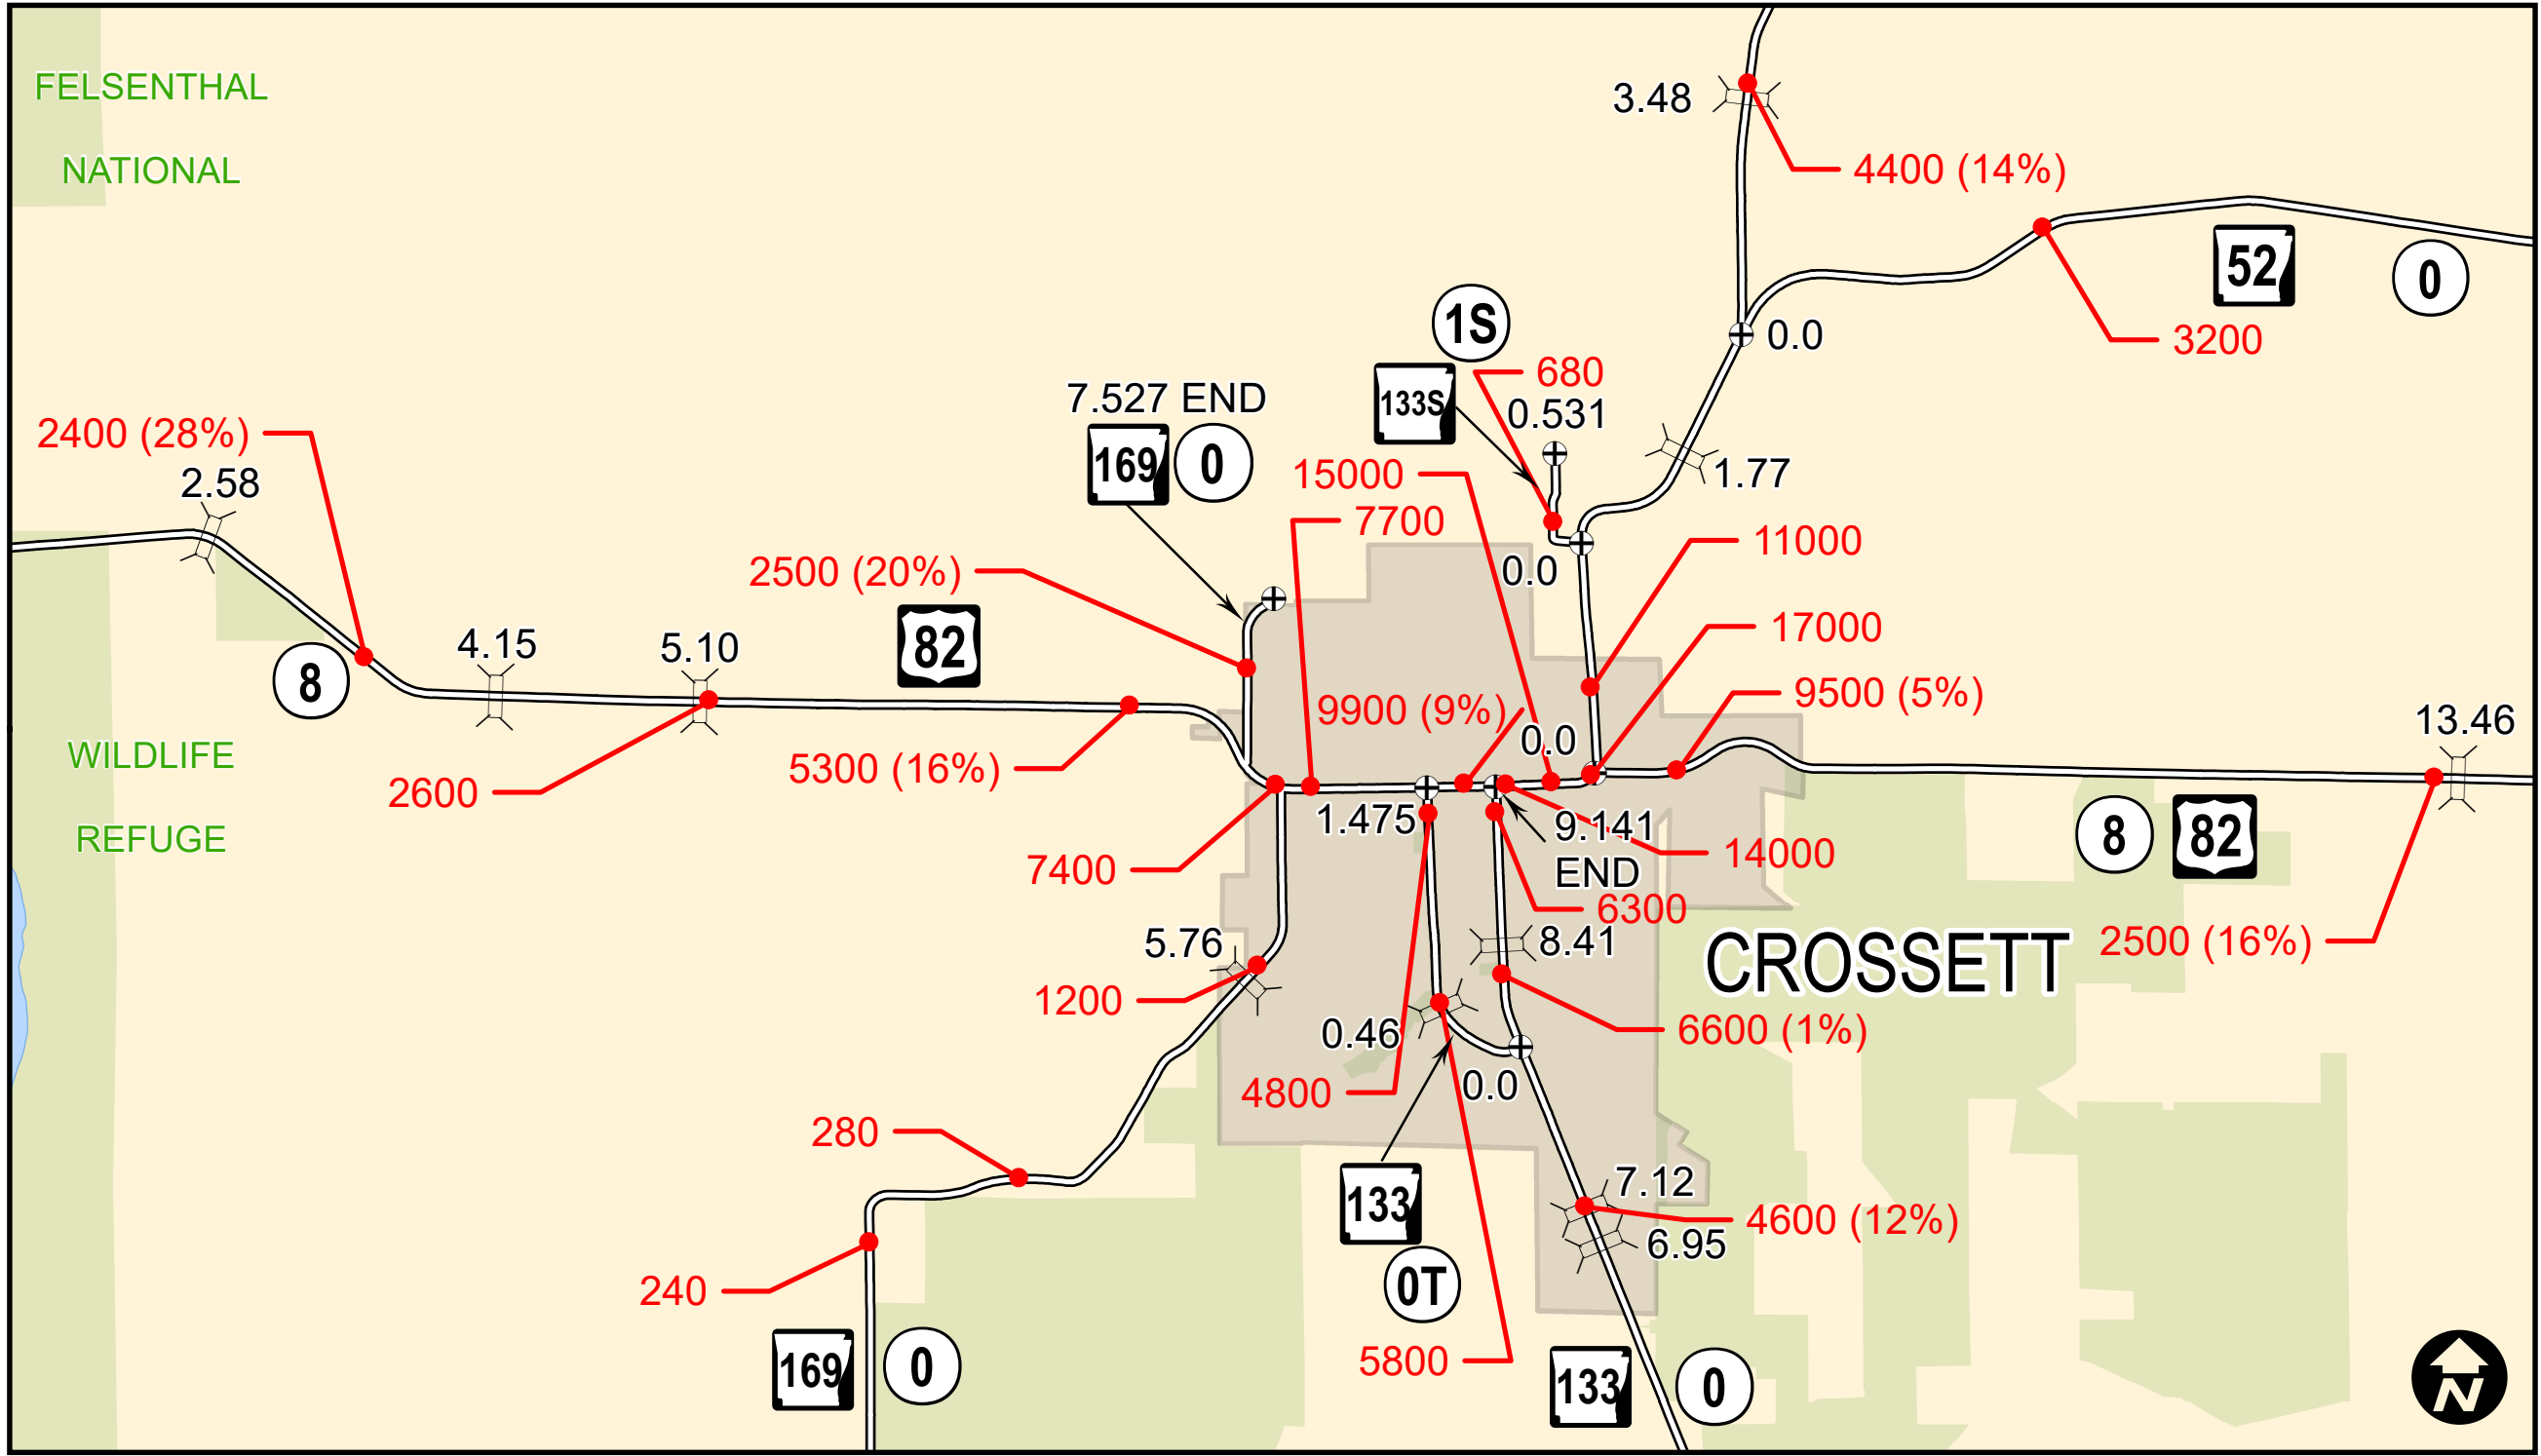

FELSENTHAL  
NATIONAL

WILDLIFE  
REFUGE

2019 ANNUAL AVERAGE (TRUCK %)  
DAILY TRAFFIC ESTIMATES