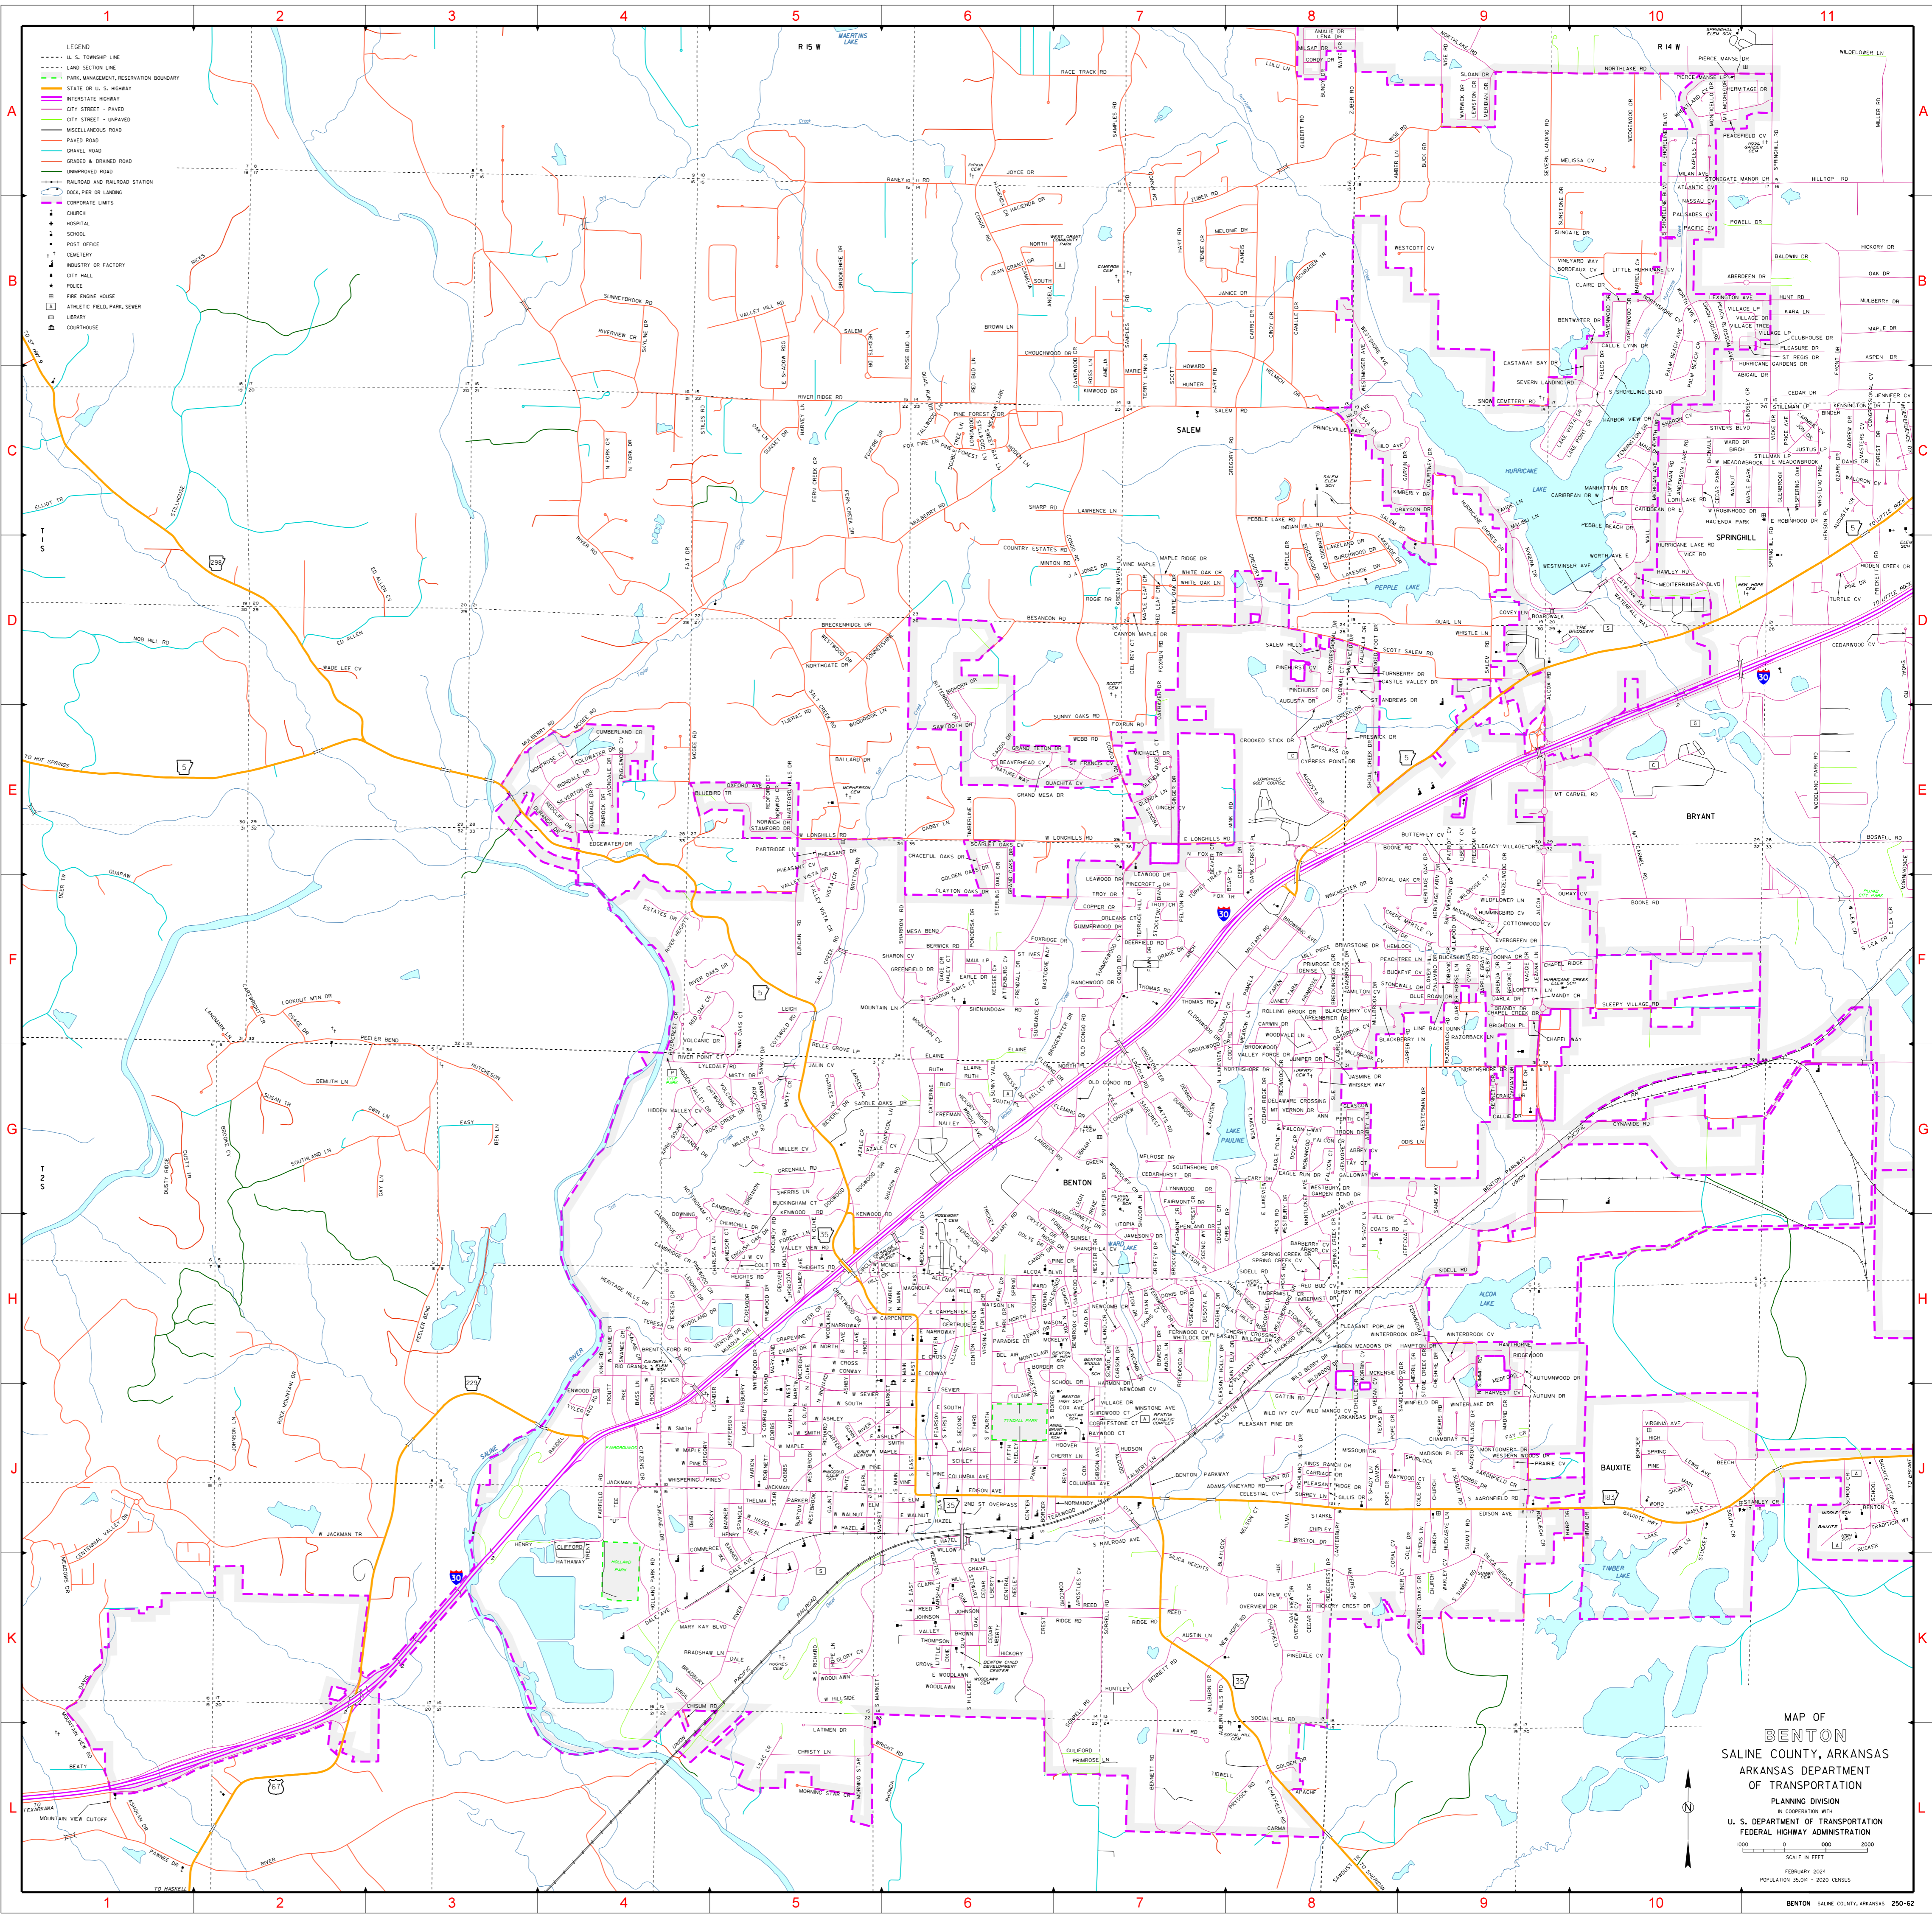

INDEX

Table listing street names and their corresponding grid coordinates (e.g., J-6, H-6, C-9, S-1, etc.)

MAP OF BENTON  
SALINE COUNTY, ARKANSAS  
ARKANSAS DEPARTMENT OF TRANSPORTATION  
PLANNING DIVISION  
U. S. DEPARTMENT OF TRANSPORTATION  
FEDERAL HIGHWAY ADMINISTRATION  
FEBRUARY 2004  
POPULATION 30,044 - 2000 CENSUS  
SCALE IN FEET  
BENTON - SALINE COUNTY, ARKANSAS 250-62