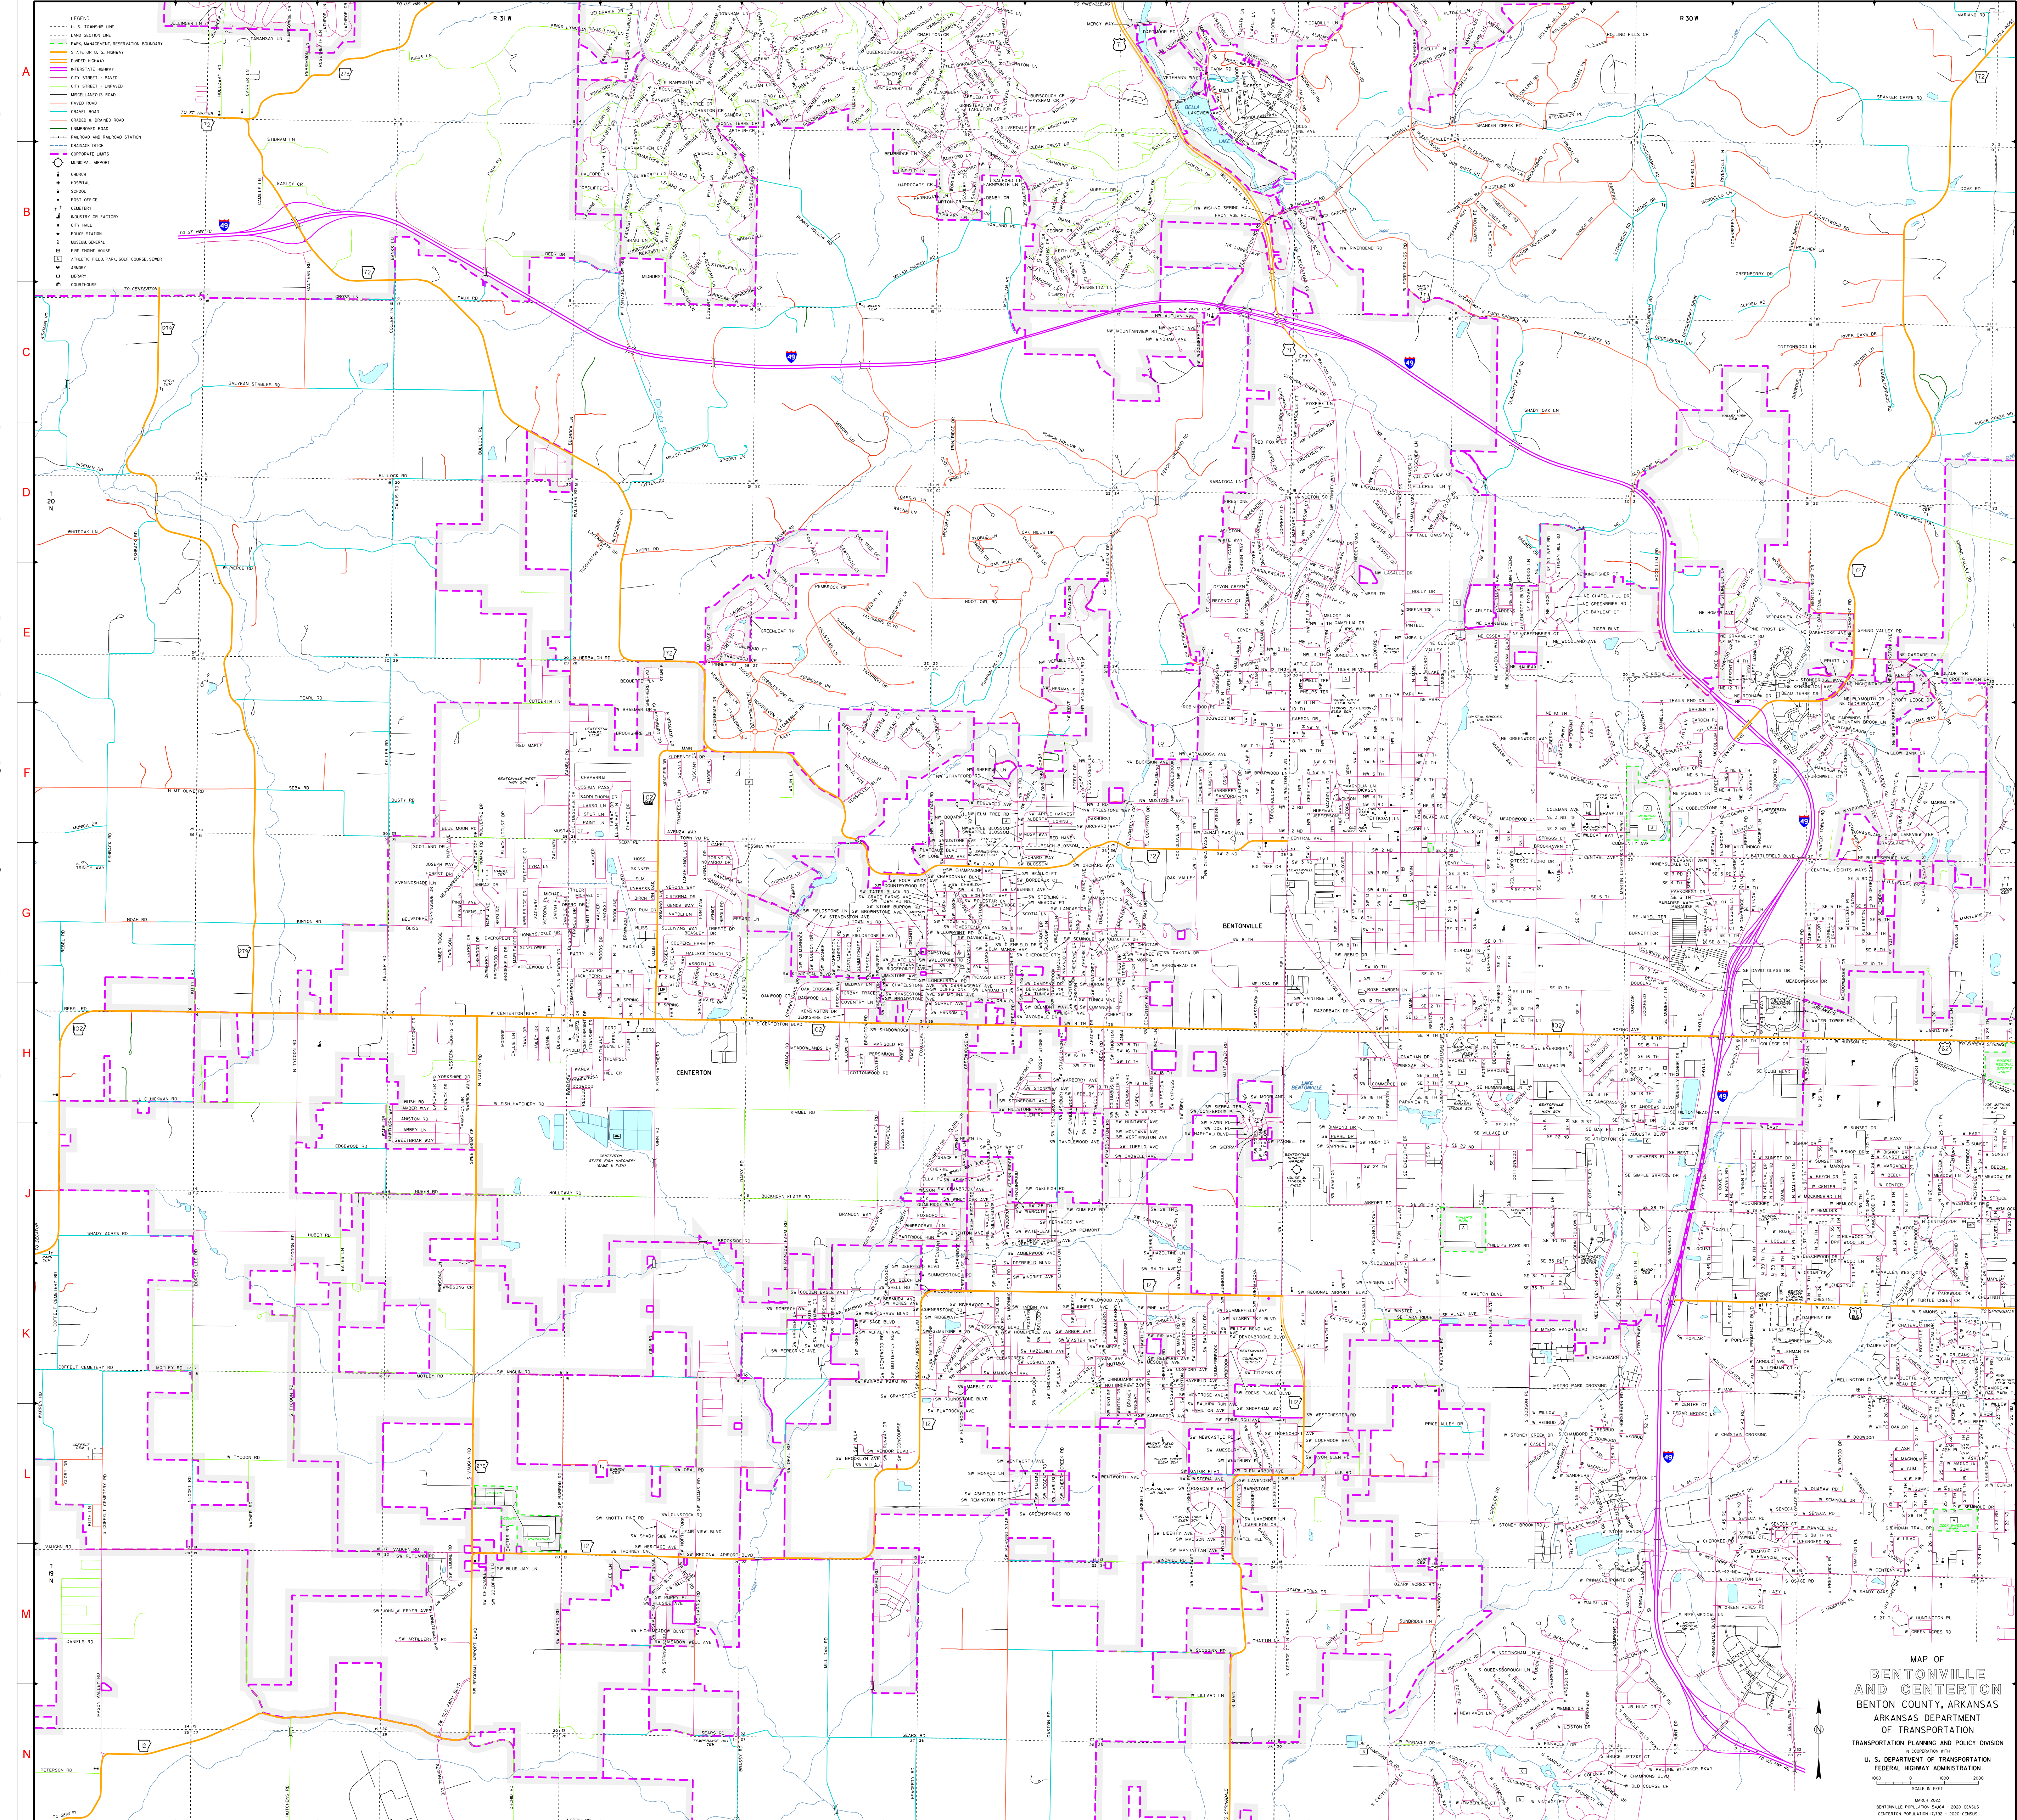

INDEX

Table listing street names and their corresponding grid coordinates (e.g., J-3, G-1, H-8) for the map area.

MAP OF BENTONVILLE AND CENTERTON, ARKANSAS. ARKANSAS DEPARTMENT OF TRANSPORTATION. TRANSPORTATION PLANNING AND POLICY DIVISION. FEDERAL HIGHWAY ADMINISTRATION.