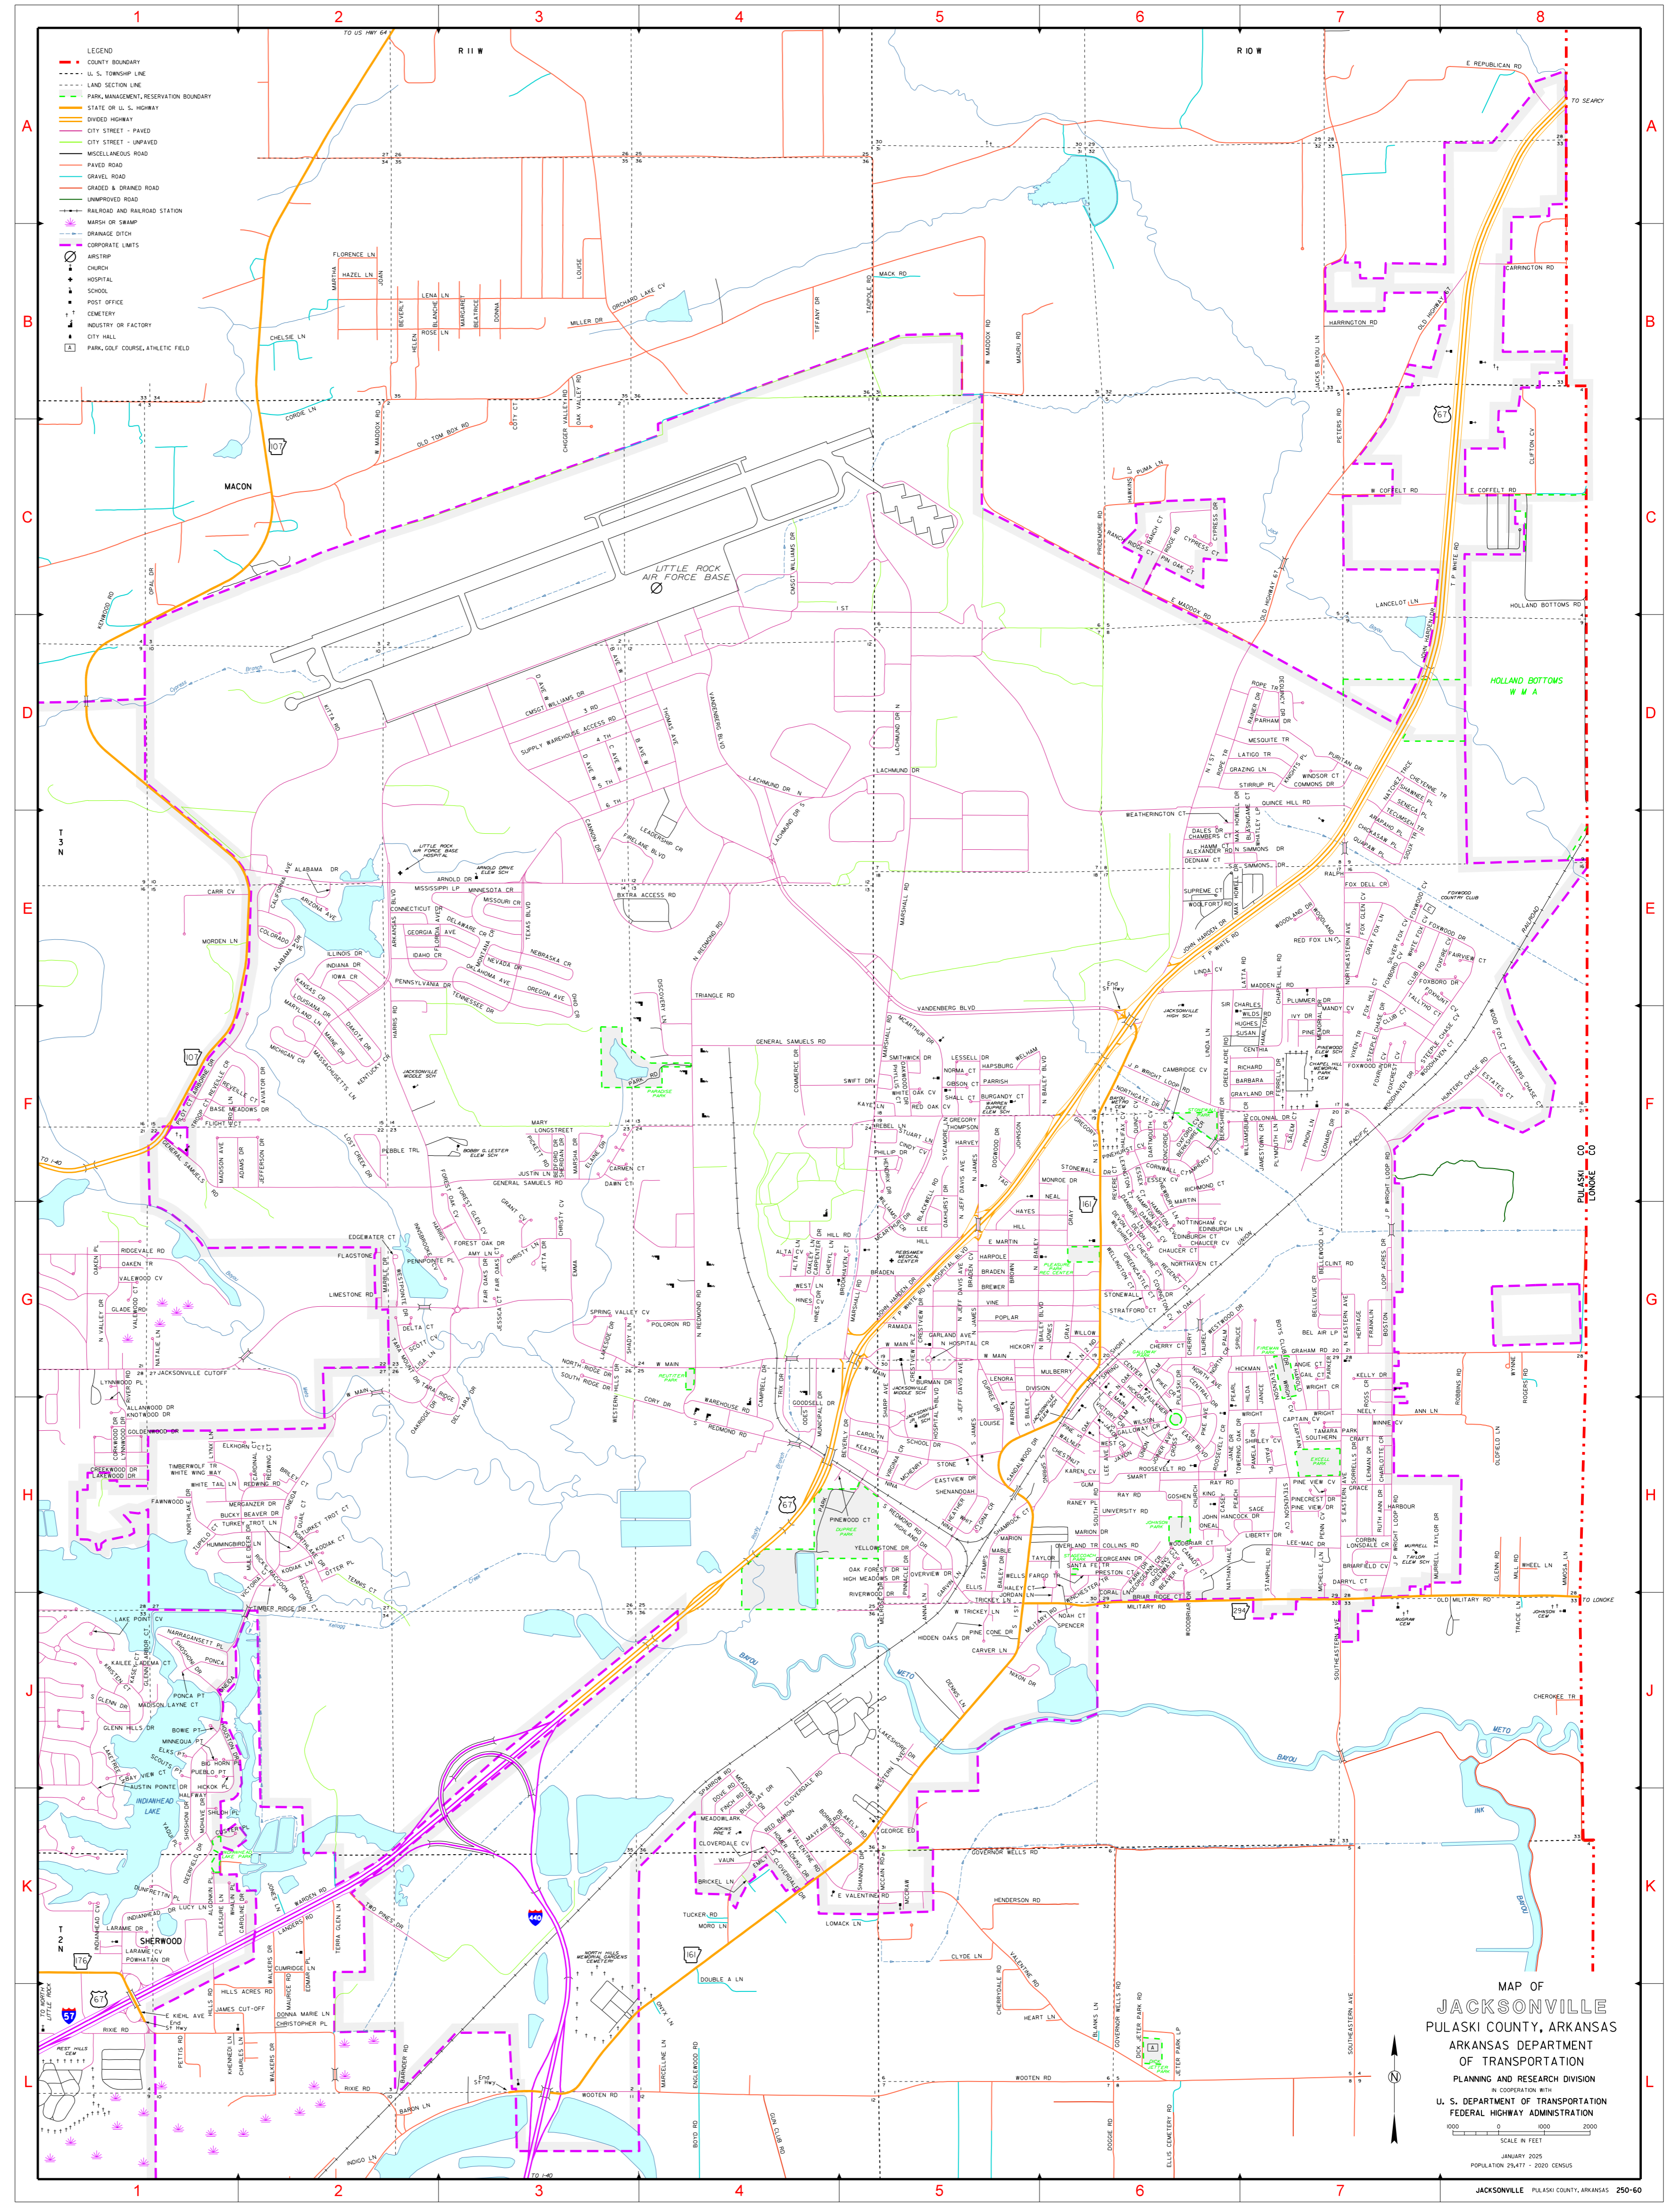

INDEX

Table with columns of street names and corresponding grid coordinates (e.g., 1-5, 1-5).

MAP OF JACKSONVILLE PULASKI COUNTY, ARKANSAS ARKANSAS DEPARTMENT OF TRANSPORTATION PLANNING AND RESEARCH DIVISION IN COOPERATION WITH U. S. DEPARTMENT OF TRANSPORTATION FEDERAL HIGHWAY ADMINISTRATION 1000 SCALE IN FEET JANUARY 2005 POPULATION 29,477 - 2020 CENSUS JACKSONVILLE PULASKI COUNTY, ARKANSAS 250-60