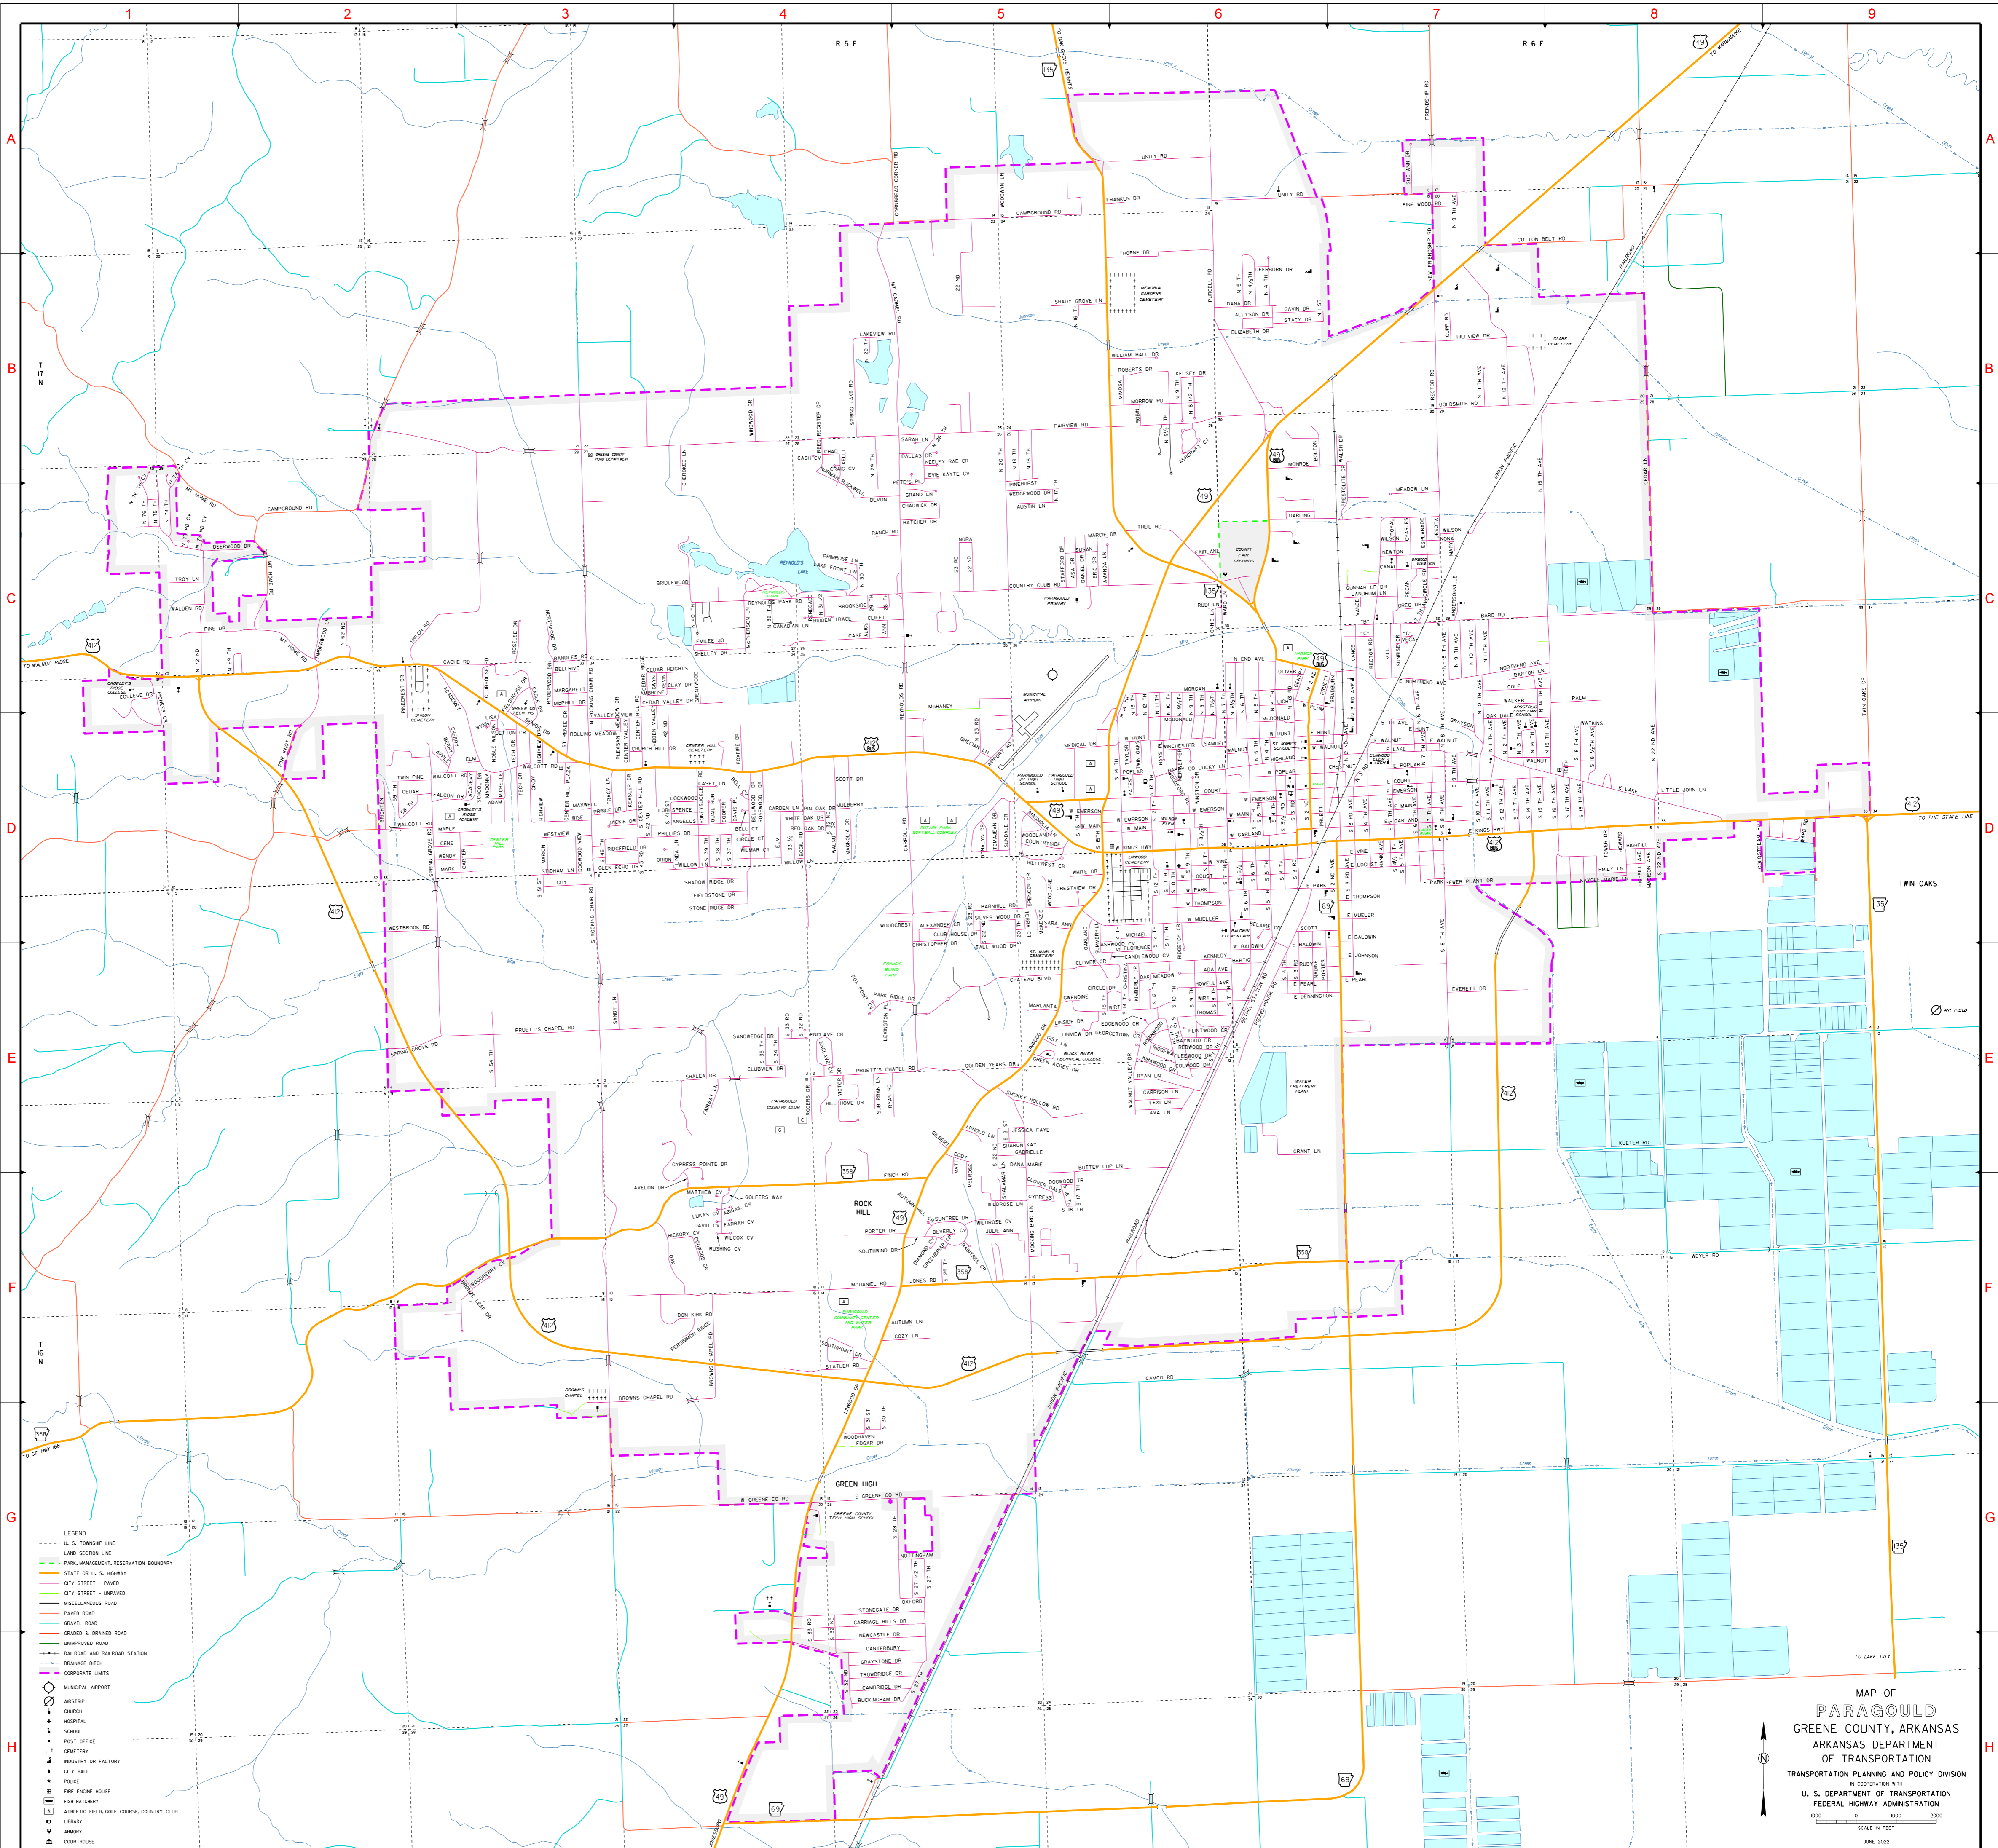

INDEX

Table listing street names and their corresponding grid coordinates (e.g., 5 TH AVE, 22 ND, 23 RD, etc.)

MAP OF PARAGOULD GREENE COUNTY, ARKANSAS ARKANSAS DEPARTMENT OF TRANSPORTATION AND POLICY DIVISION U. S. DEPARTMENT OF TRANSPORTATION FEDERAL HIGHWAY ADMINISTRATION