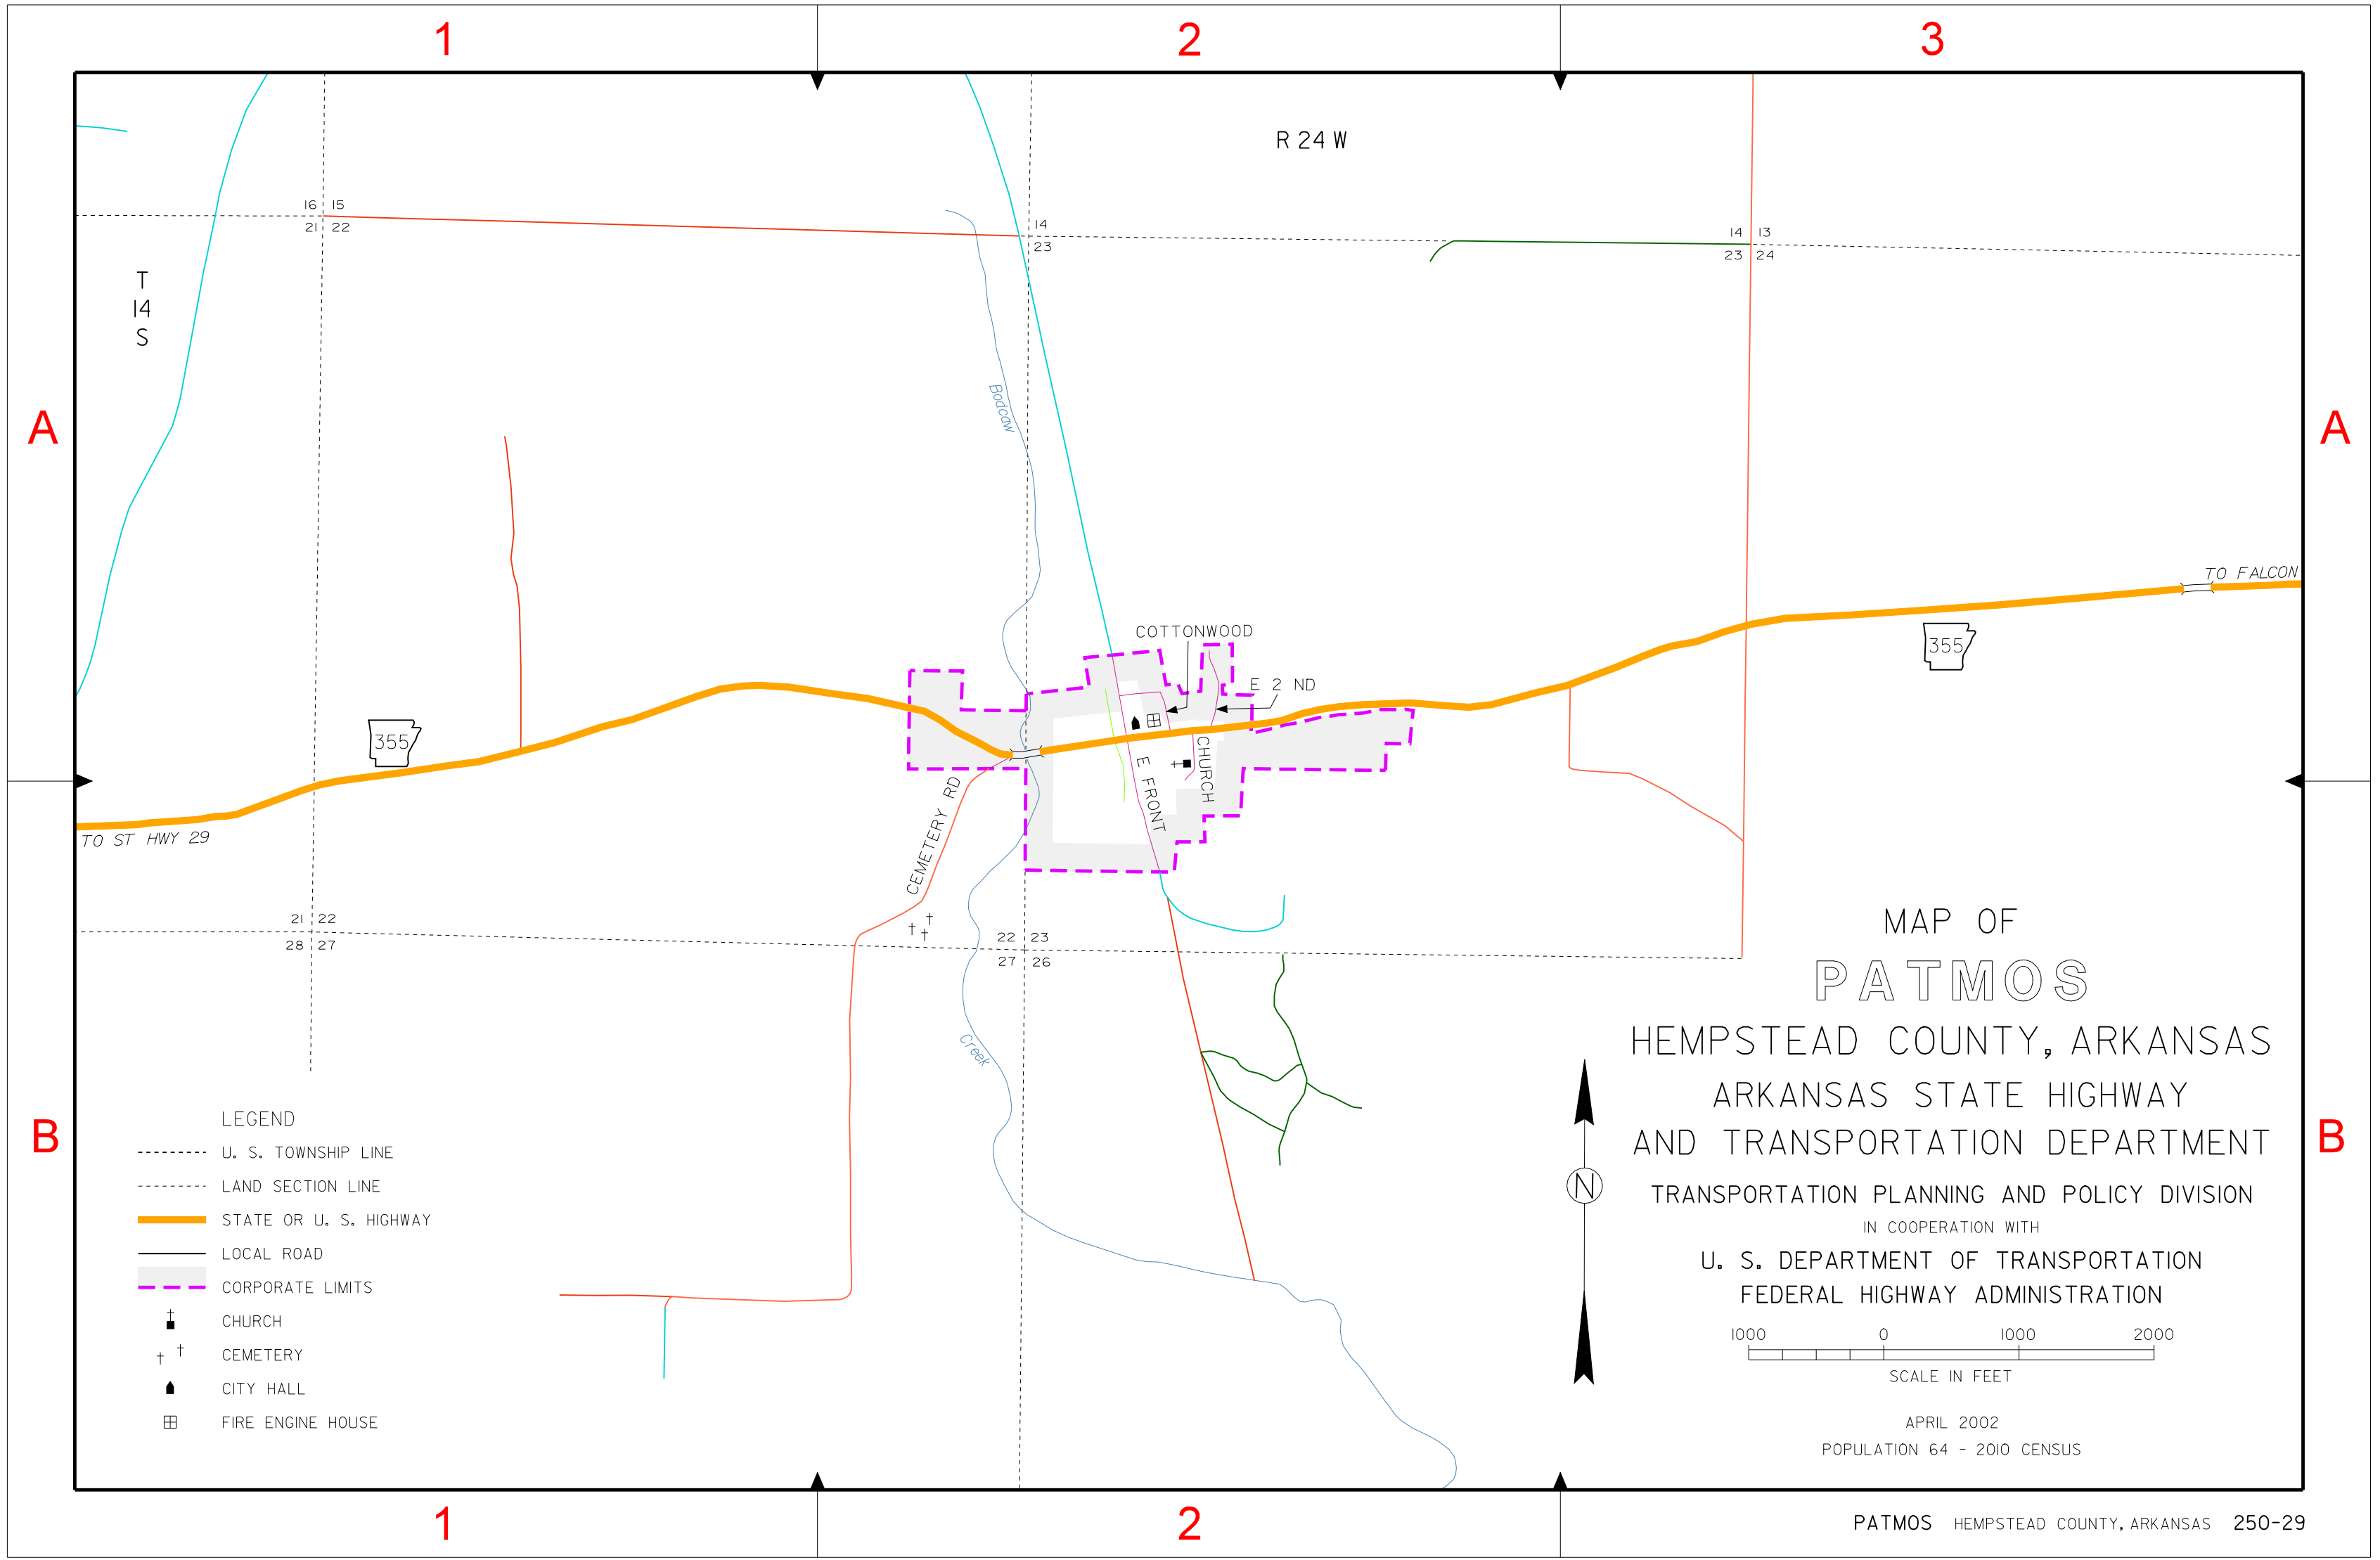

INDEX

CHURCH	A-2
COTTONWOOD	A-2
E 2 ND	A-2
E FRONT	B-2

- LEGEND**
- U. S. TOWNSHIP LINE
 - LAND SECTION LINE
 - STATE OR U. S. HIGHWAY
 - LOCAL ROAD
 - CORPORATE LIMITS
 - † CHURCH
 - † † CEMETERY
 - ▲ CITY HALL
 - ▣ FIRE ENGINE HOUSE

MAP OF
PATMOS
 HEMPSTEAD COUNTY, ARKANSAS
 ARKANSAS STATE HIGHWAY
 AND TRANSPORTATION DEPARTMENT

TRANSPORTATION PLANNING AND POLICY DIVISION
 IN COOPERATION WITH
 U. S. DEPARTMENT OF TRANSPORTATION
 FEDERAL HIGHWAY ADMINISTRATION

APRIL 2002
 POPULATION 64 - 2010 CENSUS