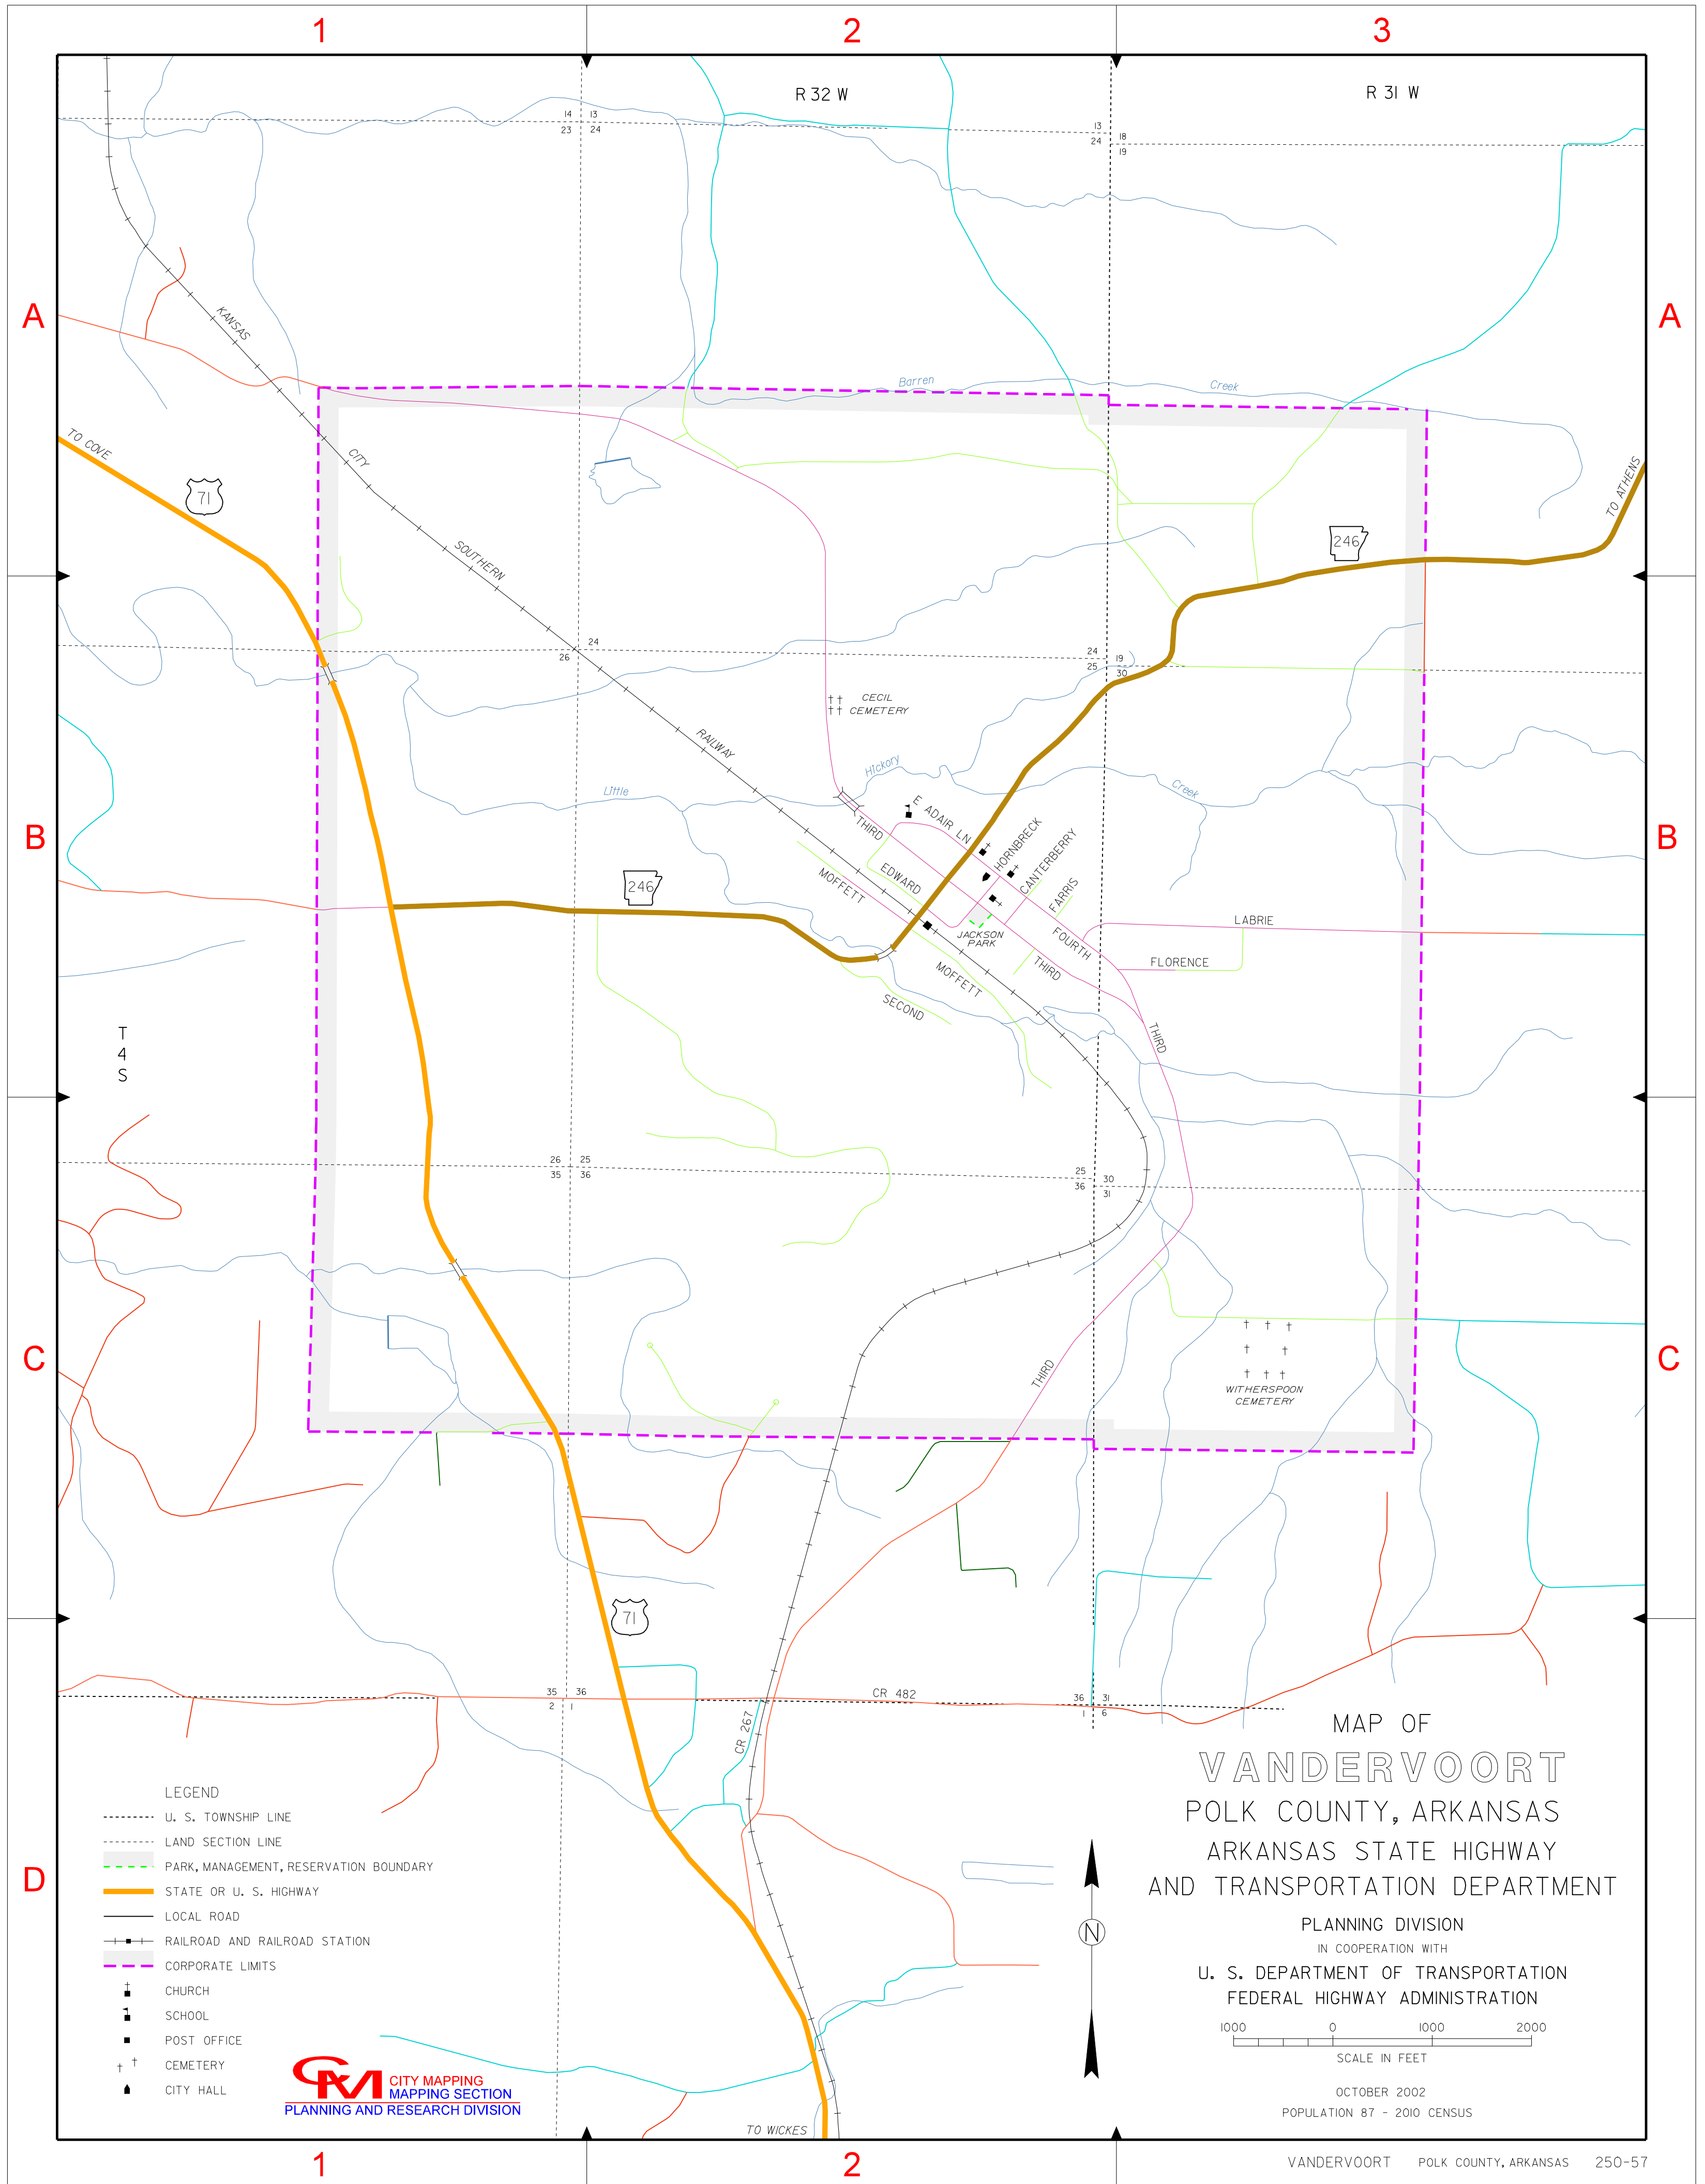

# INDEX

CANTERBERRY  
 E ADAIR LN  
 EDWARD  
 FARRIS  
 FLORENCE  
 FOURTH  
 HORNBRECK  
 LABRIE  
 MOFFETT  
 SECOND  
 THIRD  
 THIRD  
 THIRD

B-2  
 B-2  
 B-2  
 B-3  
 B-2  
 B-2  
 B-2  
 B-3  
 B-2  
 B-2  
 B-2  
 C-2

MAP OF  
**VANDERVOORT**  
 POLK COUNTY, ARKANSAS  
 ARKANSAS STATE HIGHWAY  
 AND TRANSPORTATION DEPARTMENT

PLANNING DIVISION  
 IN COOPERATION WITH  
 U. S. DEPARTMENT OF TRANSPORTATION  
 FEDERAL HIGHWAY ADMINISTRATION

OCTOBER 2002  
 POPULATION 87 - 2010 CENSUS