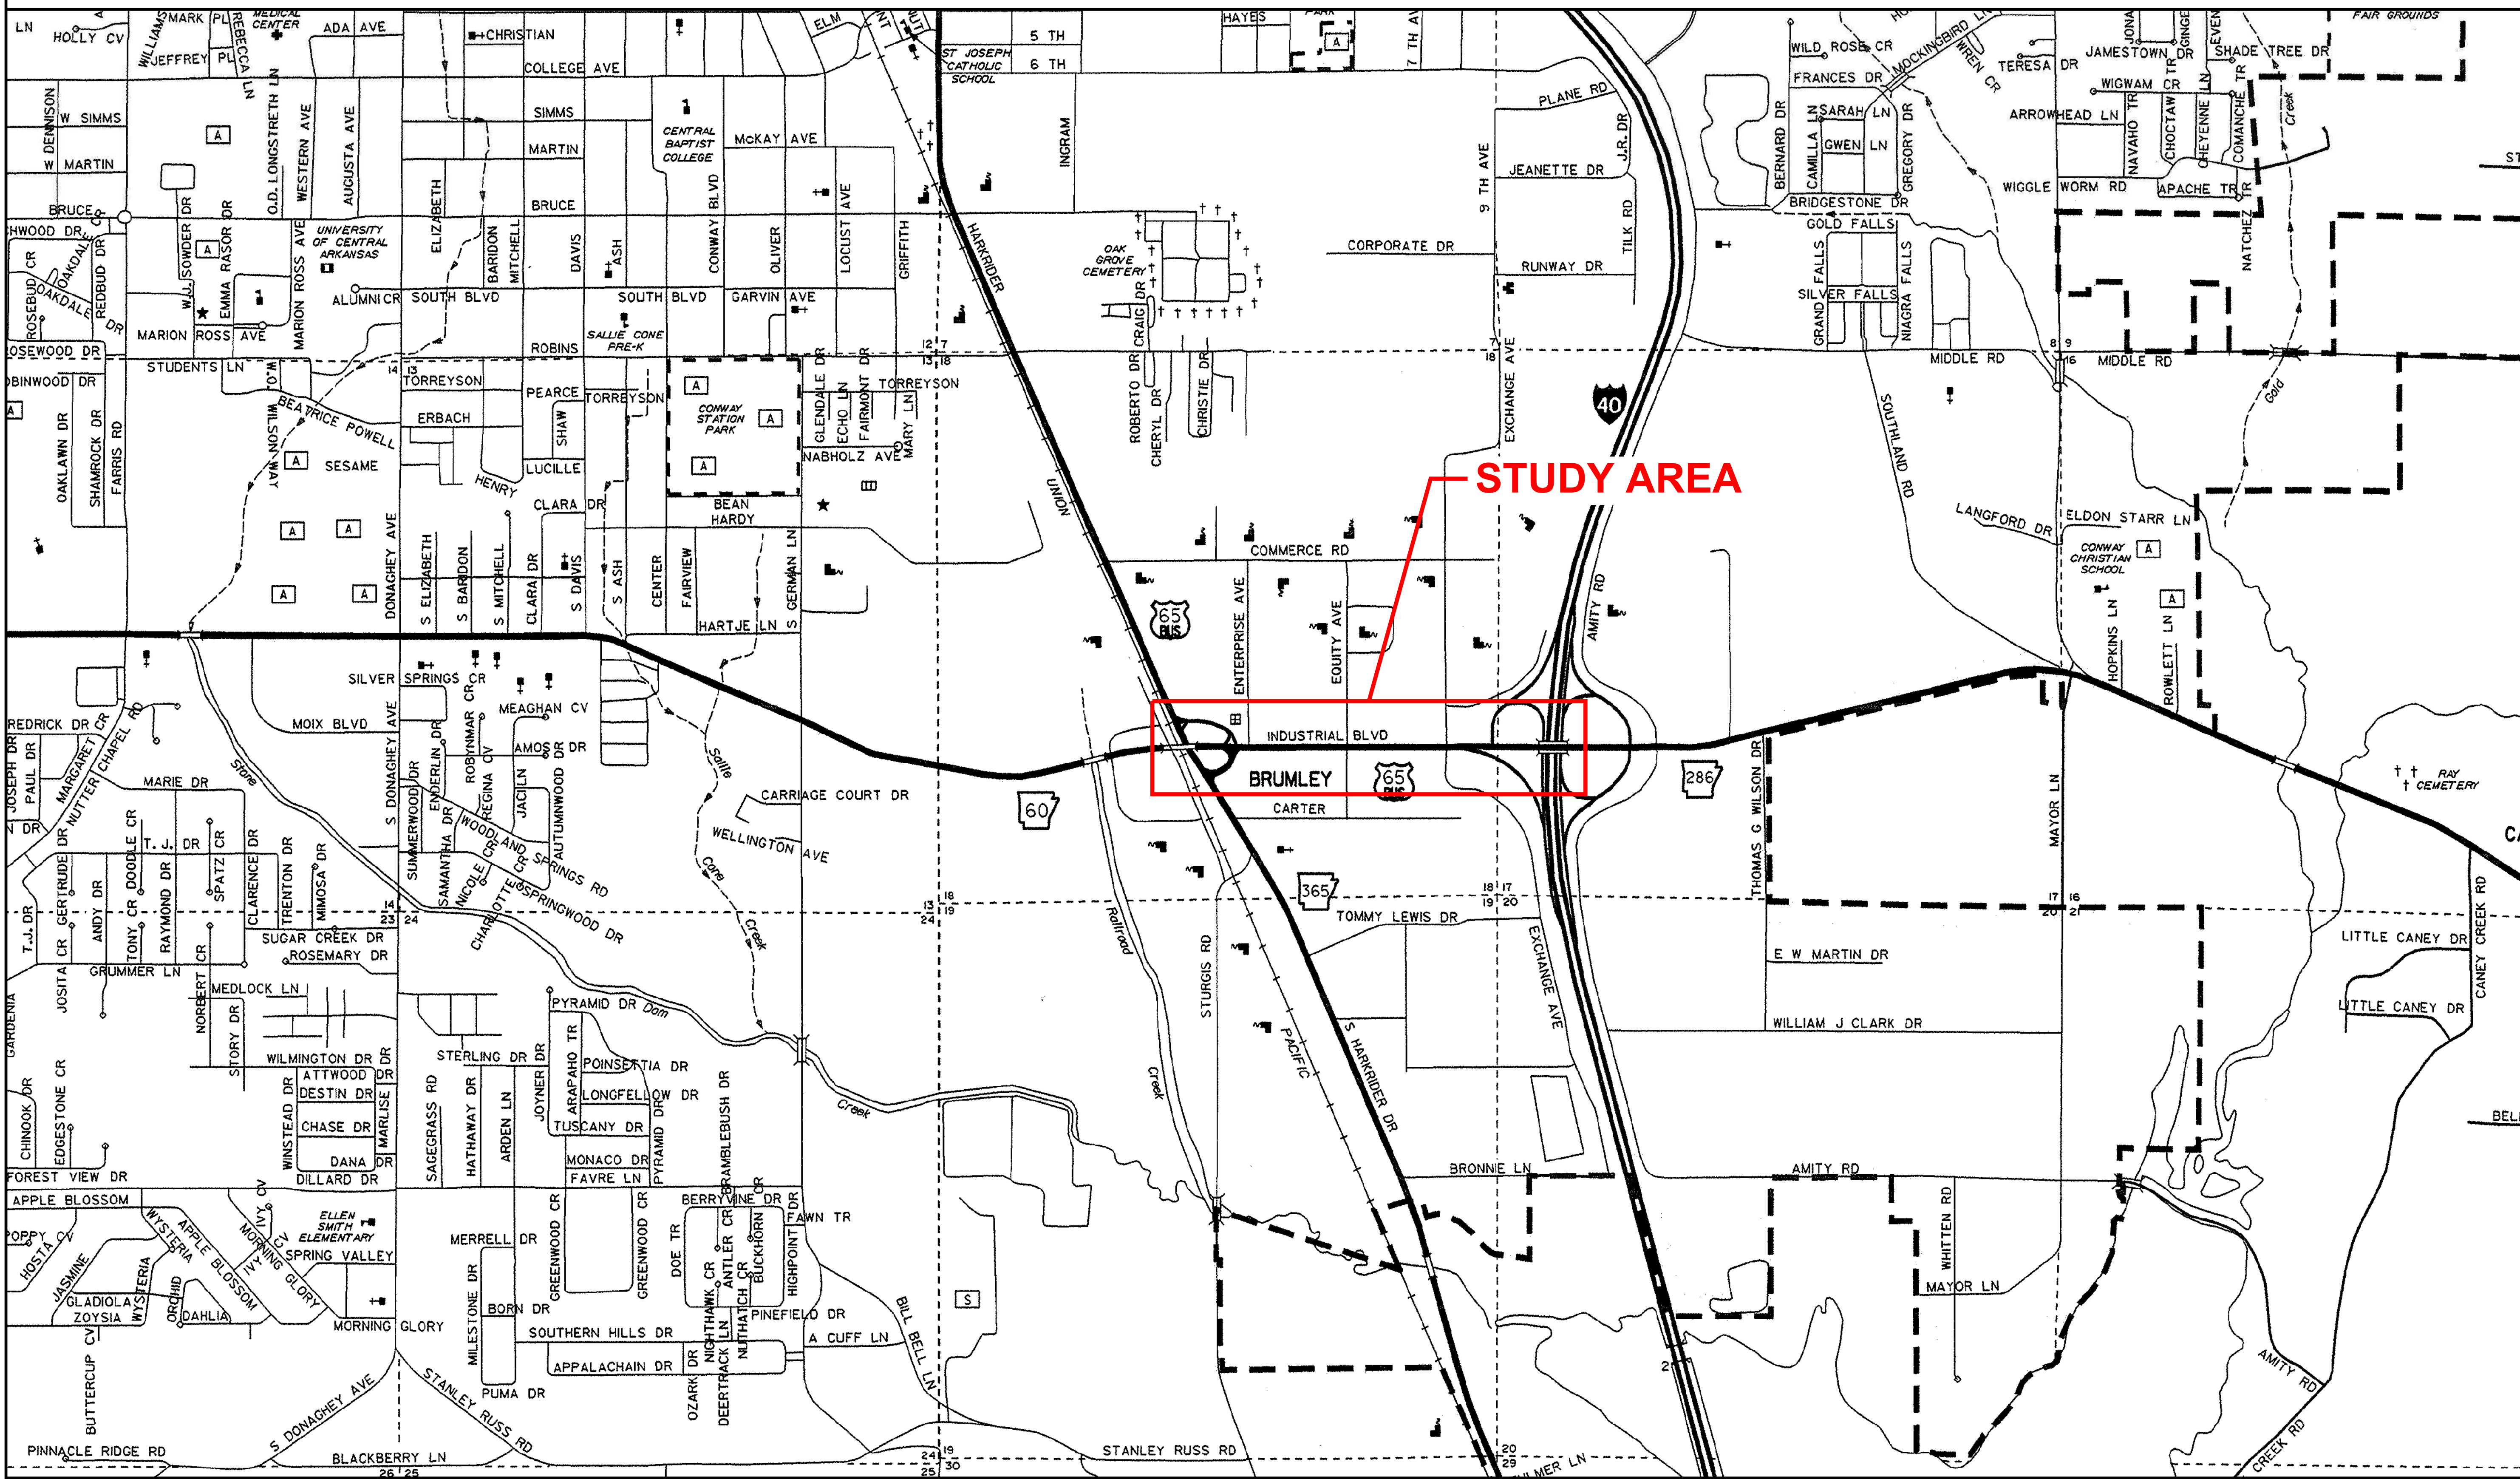

HIGHWAY 65B (DAVE WARD DRIVE) IMPVTS. STUDY FAULKNER COUNTY ARDOT JOB 080578

VICINITY MAP